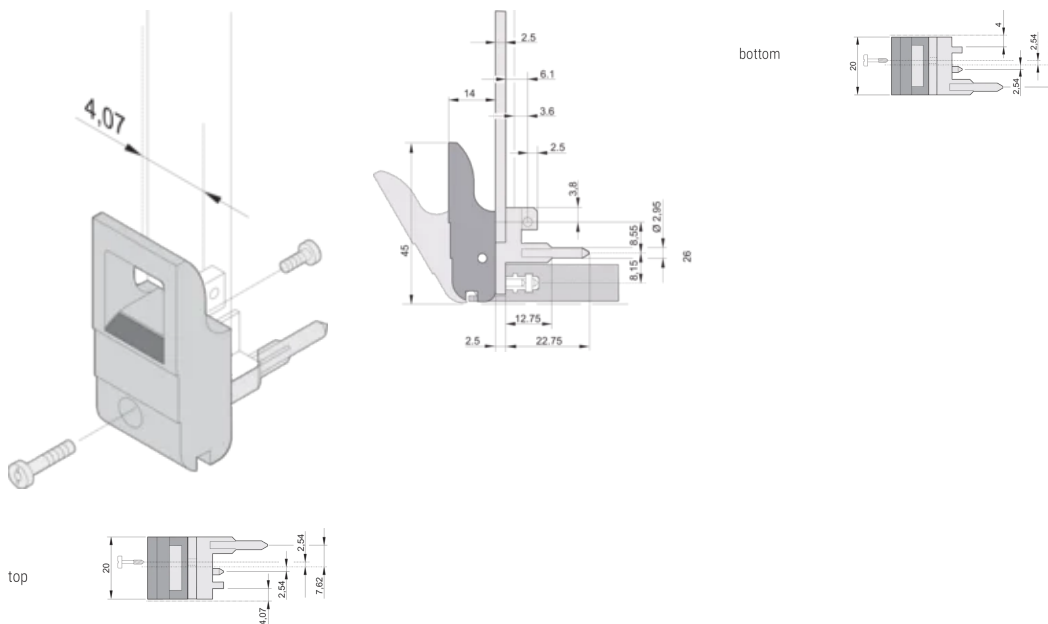

CERTIFICATIONS

FEATURES

Suitable for insertion and extraction forces up to 700 N (per pair)

In accordance with IEEE 1101.10 and IEC 60297-3-102

A microswitch can be mounted

With locking

With integrated alignment pin for perforated strip

Product Type: Handle

Type: Inserter/Extractor, Standard

Works With: Front Panels

Gross Weight: 2.223kg

ADDITIONAL PRODUCT DETAILS

Please order Coding pegs and Microswitch separately.

DIAGRAMS

WARNING