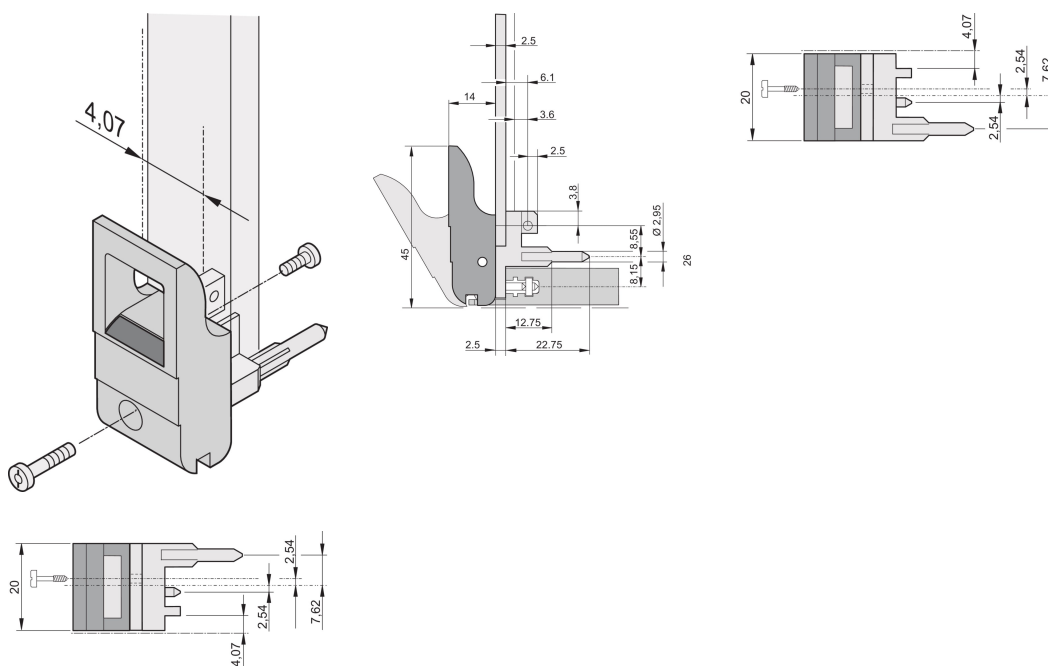

Insertor/Extractor Handle Type IET, Grey Lever, Black Button, Top, 100 Pieces

CATALOG NUMBER

20817-663

The inserter/extractor handle, type IET in accordance with IEEE 1101.10. Two of these handles can overcome a single lever force of 700 N (per pair).

CERTIFICATIONS

FEATURES

Suitable for insertion and extraction forces up to 700 N (per pair)

In accordance with IEEE 1101.10 and IEC 60297-3-102

A microswitch can be mounted

With locking

With integrated alignment pin for perforated strip

Codeable i.a.w. IEEE 1101.10 and IEC 60297-3-103

PRODUCT ATTRIBUTES

Package Quantity: 100

Handle Type: IET; Top Front; Bottom Rear I/O

Flammability Rating: UL® 94V-0

Color: Grey

Complies With: EN 45545-2

Material: Polycarbonate

Product Type: Handle

Type: Inserter/Extractor, Standard

Works With: Front Panels

Gross Weight: 2.223kg

ADDITIONAL PRODUCT DETAILS

Please order Coding pegs and Microswitch separately.

DIAGRAMS

WARNING