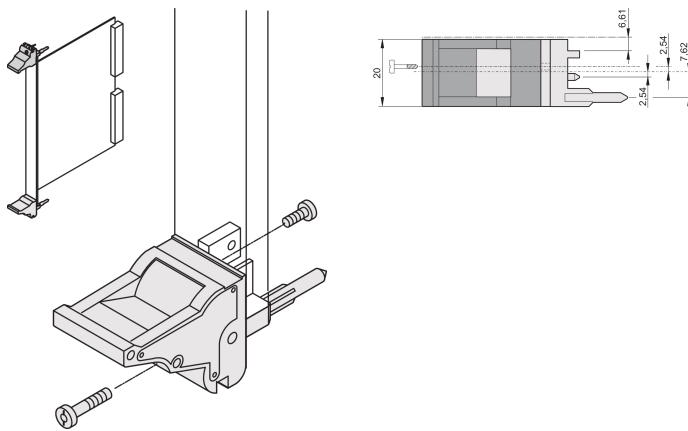

Insertor/Extractor Handle Type IEL, Black Lever, Grey Button, Top; 10 pieces

CATALOG NUMBER

20817-684

The insertor/extractor handle, type IEL in accordance with IEEE 1101.10. 0,1" offset Two of these handles can overcome a single lever force of 700N (per pair).

CERTIFICATIONS

FEATURES

Suitable for insertion and extraction forces up to 700 N (per pair)

In accordance with IEEE 1101.10 and IEC 60297-3-102

A microswitch can be mounted

0.1" offset is used for PSUs with SMD Plus

PRODUCT ATTRIBUTES

Package Quantity: 10

Handle Type: IEL; Top Front

Flammability Rating: UL® 94V-0

Color: Jet Black

Color Code: RAL 9005

Complies With: EN 45545-2

Depth (D): 60.45mm

Height (H): 25.5mm

Material: Polycarbonate; Zinc Alloy

Product Type: Handle

Type: Inserter/Extractor, 0.1" Offset

Width (W): 19.8mm

Works With: Front Panels

Gross Weight: 0.252kg

ADDITIONAL PRODUCT DETAILS