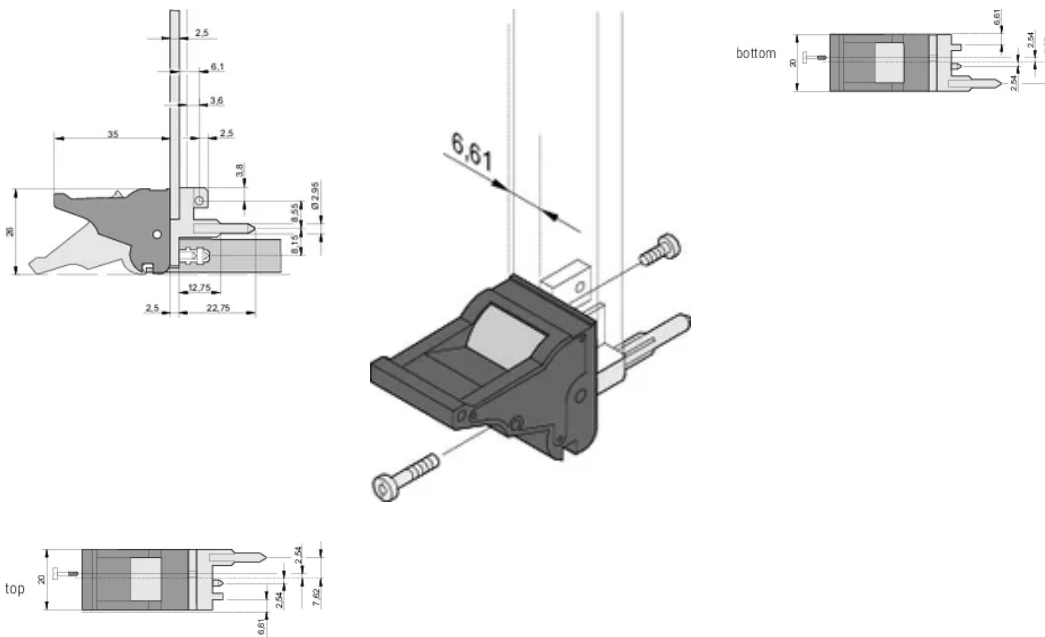

Flammability Rating: UL® 94V-0

Color: Jet Black

Color Code: RAL 9005

Complies With: EN 45545-2

Depth (D): 60.45mm

Height (H): 25.5mm

Material: Polycarbonate; Zinc Alloy

Product Type: Handle

Type: Inserter/Extractor, 0.1" Offset

Width (W): 19.8mm

Works With: Front Panels

Gross Weight: 0.252kg

ADDITIONAL PRODUCT DETAILS

Please order Coding pegs and Microswitch separately.

DIAGRAMS

WARNING

nVent products shall be installed and used only as indicated in nVent's product instruction sheets and training materials. Instruction sheets are available at www.nvent.com and from your nVent customer service representative. Improper installation, misuse, misapplication or other failure to completely follow nVent's instructions and warnings may cause product malfunction, property damage, serious bodily injury and death and/or void your warranty.