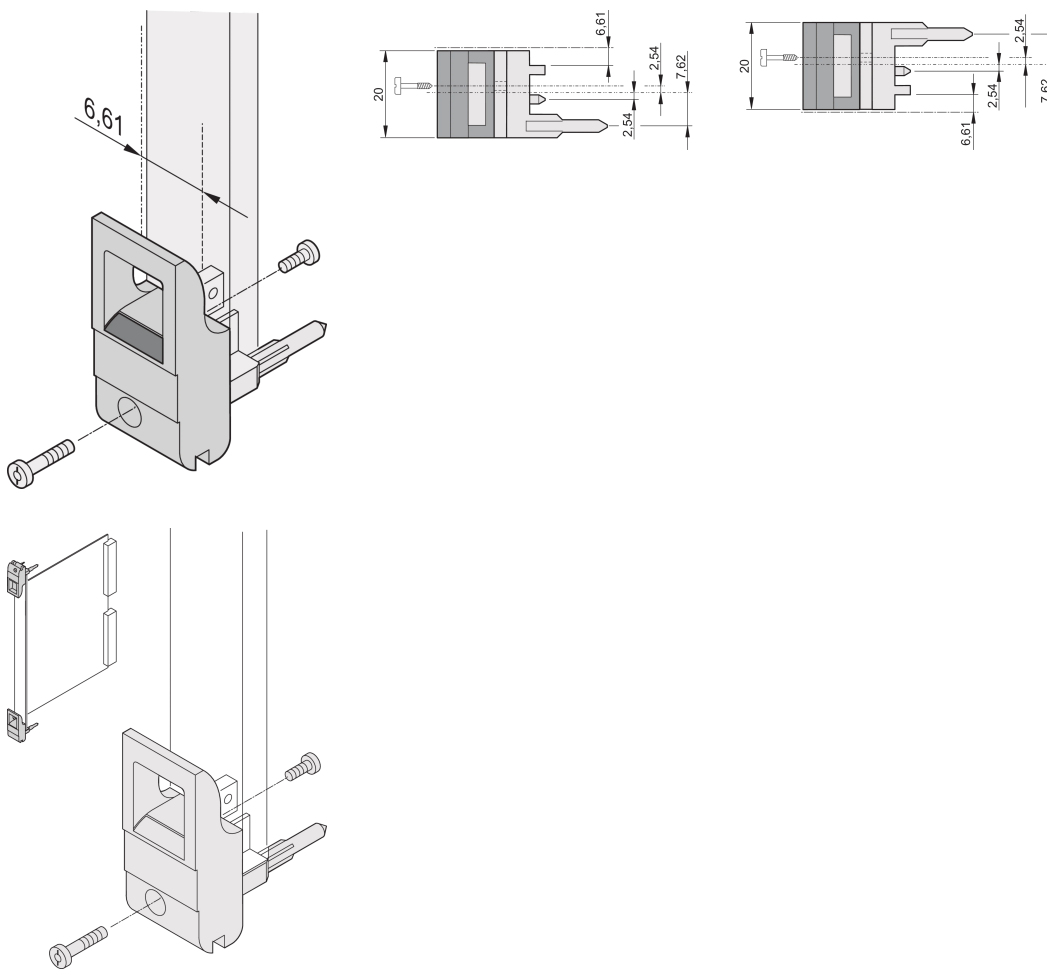

Insertor/Extractor Handle Type IET, Grey Lever, Black Button, Top, 10 Pieces

CATALOG NUMBER

20817-716

The inserter/extractor handle, type IET in accordance with IEEE 1101.10. 0,1" offset. Two of these handles can overcome a single lever force of 700 N (per pair).

CERTIFICATIONS

FEATURES

Suitable for insertion and extraction forces up to 700 N (per pair)

In accordance with IEEE 1101.10 and IEC 60297-3-102

A microswitch can be mounted

0.1" offset is used for PSUs with SMD Plus

PRODUCT ATTRIBUTES

Package Quantity: 10

Handle Type: IET; Top Front

Flammability Rating: UL® 94V-0

Color: Grey

Material: Polycarbonate

Product Type: Handle

Type: Inserter/Extractor, 0.1" Offset