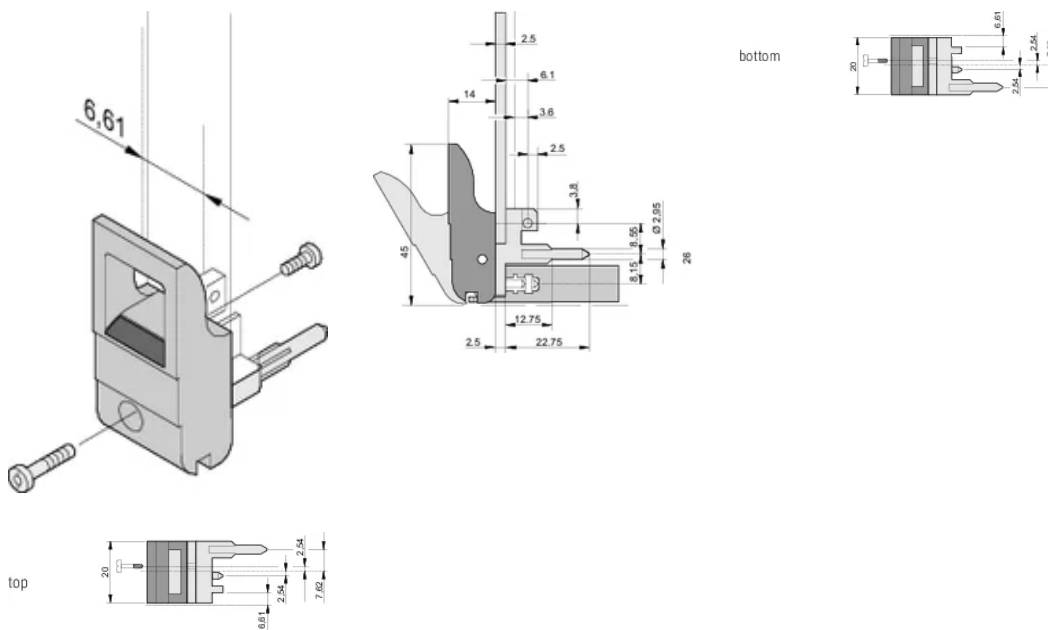

Insertor/Extractor Handle Type IET, Grey Lever, Black Button, Top, 10 Pieces

CATALOG NUMBER

20817-716

The inserter/extractor handle, type IET in accordance with IEEE 1101.10. 0,1" offset. Two of these handles can overcome a single lever force of 700 N (per pair).

CERTIFICATIONS

FEATURES

Suitable for insertion and extraction forces up to 700 N (per pair)

In accordance with IEEE 1101.10 and IEC 60297-3-102

A microswitch can be mounted

0.1" offset is used for PSUs with SMD Plus

PRODUCT ATTRIBUTES

Package Quantity: 10

Handle Type: IET; Top Front

Flammability Rating: UL® 94V-0

Color: Grey

Material: Polycarbonate

Product Type: Handle

Type: Inserter/Extractor, 0.1" Offset

Works With: Front Panels

Net Weight: 0.24kg

ADDITIONAL PRODUCT DETAILS

Please order Coding pegs and Microswitch separately.

DIAGRAMS

WARNING

nVent products shall be installed and used only as indicated in nVent's product instruction sheets and training materials. Instruction sheets are available at www.nvent.com and from your nVent customer service representative. Improper