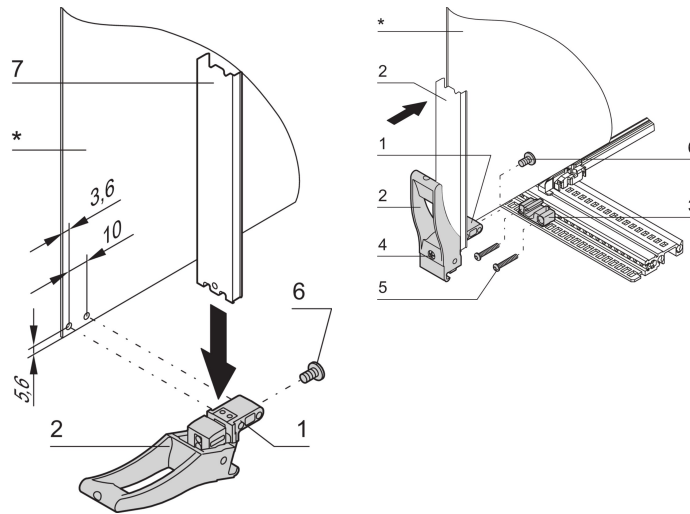

# Insertor/Extractor Handle Type XL; 10 pieces

## CATALOG NUMBER

**20817-874**

Suitable for insertion and extraction forces up to 1500 N (per pair). Robust board fixing via double bolts. The insertion function will be supported by a keying part which will be assembled onto the horizontal rail.

## FEATURES

Suitable for insertion and extraction forces up to 1500 N (per pair)

Handle in PA, fiberglass reinforced, UL 94V 0

Robust board fixing with double bolt fixing

Microswitches can be fitted

Symmetrical, identical handle at top/bottom