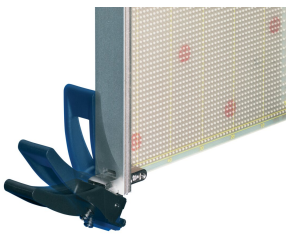

# Insertor/Extractor Handle Type XL; 10 pieces

## CATALOG NUMBER

**20817-874**

Suitable for insertion and extraction forces up to 1500 N (per pair). Robust board fixing via double bolts. The insertion function will be supported by a keying part which will be assembled onto the horizontal rail.

## FEATURES

Suitable for insertion and extraction forces up to 1500 N (per pair)

Handle in PA, fiberglass reinforced, UL 94V 0

Robust board fixing with double bolt fixing

Microswitches can be fitted

Symmetrical, identical handle at top/bottom

## PRODUCT ATTRIBUTES

Product Type: Handle

Type: Inserter/Extractor

Works With: Front Panels

Handle Type: XL

Width: 20.1mm

Material: Zinc Alloy; Polyamide

Color: Jet Black