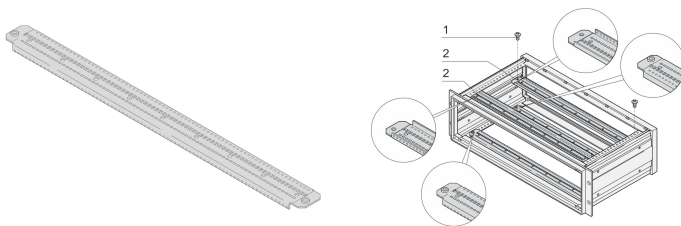

Inpac Support Rail to Fix Guide Rails, 75 HP

CATALOG NUMBER

20828-130

The support rail enables assembly of guide rails. In conjunction with a Z-rail Din connectors can be mounted. A Backplane can be assembled directly onto the rail if a threaded insert is used.

FEATURES

4 support rails to fix PCBs with guide rails plus assembly material

Support rail can also be used to fix a custom mounting plate

PRODUCT ATTRIBUTES

Product Type: Support Rail

Product Family: Inpac

Material: Steel

Finish: Aluminum-Zinc Plated

Color: Aluminium

Rack Width: 75HP

Length: 410mm

Package Quantity: 4

Net Weight: 0.748kg

ADDITIONAL PRODUCT DETAILS

Threaded inserts cannot be used on the front. For backplane mounting, threaded inserts are required in the rear horizontal rails. For connector mounting, threaded inserts and Z-rails are required in the rear horizontal rails.