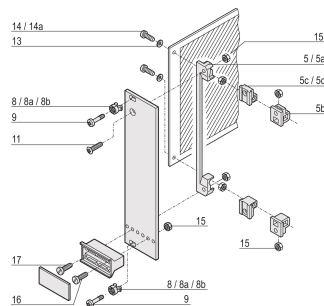

Collar Screw, Cross Recess/Slotted, M2.5 x 12.3 mm, Steel, Nickel Plated, 100 pieces

CATALOG NUMBER

21101-101

CERTIFICATIONS

PRODUCT ATTRIBUTES

Length: 12.3mm

Material: Steel

Finish: Nickel Plated

Package Quantity: 100

Thread Size: M2.5