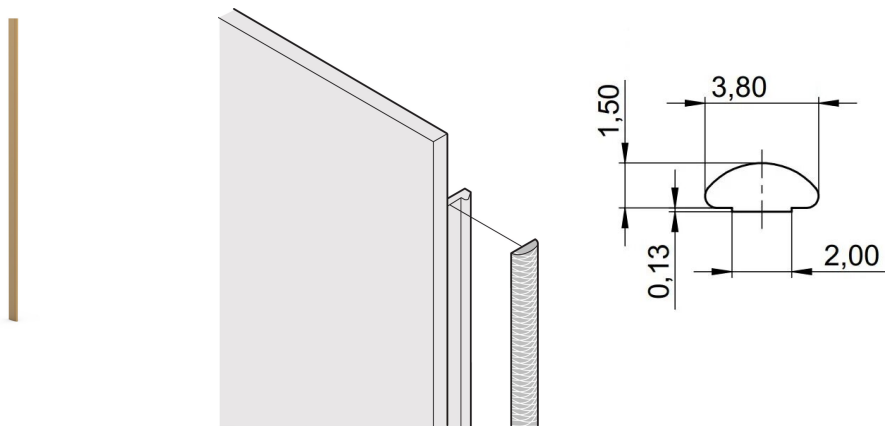

Front Panel EMC Textile Shielding Kit, -40... +70°C, 3 U; 100 pieces

CATALOG NUMBER

21101-854

The textile EMC gaskets are inserted into a slot on the right hand side of the U-shaped front panels. The gaskets are glued to the front panel.

CERTIFICATIONS

FEATURES

Textile EMC gasket is affixed laterally on the front panel or in the groove of the right-hand profile as appropriate.

Profile seal is bonded onto the contact surface of the 19" bracket or of the rear angle and sets up the conductive connection to the U-shaped front panels

Temperature range -40 °C ... +70 °C

PRODUCT ATTRIBUTES

Rack Height: 3U

Package Quantity: 100

Depth (D): 1.62mm

Height (H): 97mm

Material: Thermoplastic Elastomer

Product Family: EuropacPRO; RatiopacPRO; RatiopacPRO AIR; PropacPRO; Frame Type Plug-In Unit