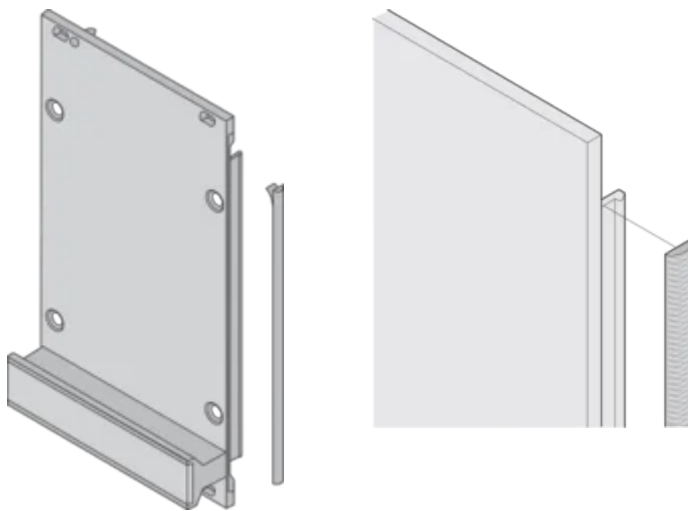

Height (H): 97mm

Material: Thermoplastic Elastomer

Product Family: EuropacPRO; RatiopacPRO; RatiopacPRO AIR; PropacPRO; Frame Type Plug-In Unit

Product Type: Shielding Kit

Width (W): 3.8mm

Works With: Subracks; Cases; Front Panels

Flammability Rating: UL® 94V-0

Net Weight: 0.08kg

ADDITIONAL PRODUCT DETAILS

EMC gaskets (textile) are required for shielding the front panels.

DIAGRAMS

WARNING

---

nVent products shall be installed and used only as indicated in nVent's product instruction sheets and training materials. Instruction sheets are available at www.nvent.com and from your nVent customer service representative. Improper installation, misuse, misapplication or other failure to completely follow nVent's instructions and warnings may cause product malfunction, property damage, serious bodily injury and death and/or void your warranty.