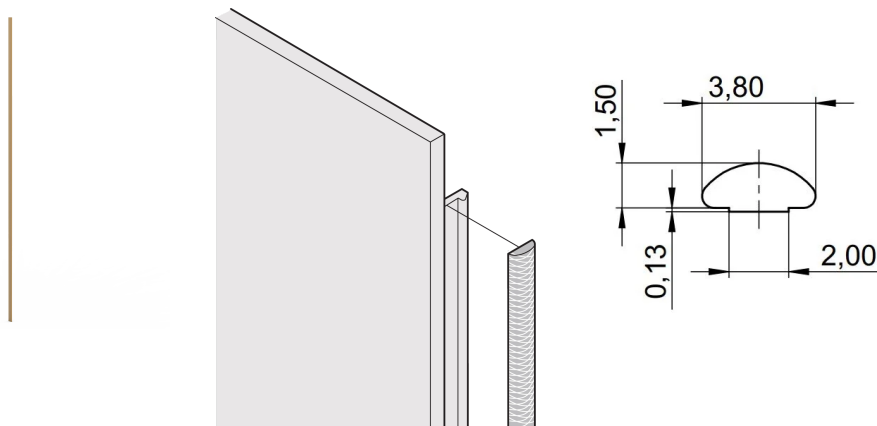

Front Panel EMC Textile Shielding Kit, -40... +70°C, 6 U; 100 pieces

CATALOG NUMBER

21101-856

The textile EMC gaskets are inserted into a slot on the right hand side of the U-shaped front panels. The gaskets are glued to the front panel.

CERTIFICATIONS

FEATURES

Textile EMC gasket is affixed laterally on the front panel or in the groove of the right-hand profile as appropriate.

Profile seal is bonded onto the contact surface of the 19" bracket or of the rear angle and sets up the conductive connection to the U-shaped front panels

Temperature range -40 °C ... +70 °C

PRODUCT ATTRIBUTES

Rack Height: 6U

Package Quantity: 100

Depth (D): 1.62mm

Height (H): 232mm

Material: Thermoplastic Elastomer

Product Family: EuropacPRO; RatiopacPRO; RatiopacPRO AIR; PropacPRO; Frame Type Plug-In Unit

Product Type: Shielding Kit

Width (W): 3.8mm

Works With: Subracks; Cases; Front Panels

Flammability Rating: UL® 94V-0

Gross Weight: 0.174kg

ADDITIONAL PRODUCT DETAILS

EMC gaskets (textile) are required for shielding the front panels.