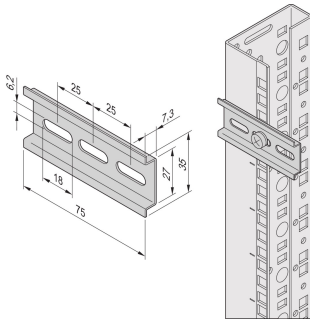

# DIN Rail for Thermostat With Integrated Temperature Sensor

## CATALOG NUMBER

**21120-178**

DIN rail for thermostat or hygostat clamping.

The rail short length is convenient for fixing devices with limited footprint.

## FEATURES

DIN rail (EN 50022) 35 mm with fixing materials kit

Length 75 mm

## PRODUCT ATTRIBUTES

Product Type: DIN Rail

Height: 7.3mm

Finish: Zinc Plated

Gross Weight: 0.044kg

Material: Steel

Package Quantity: 1