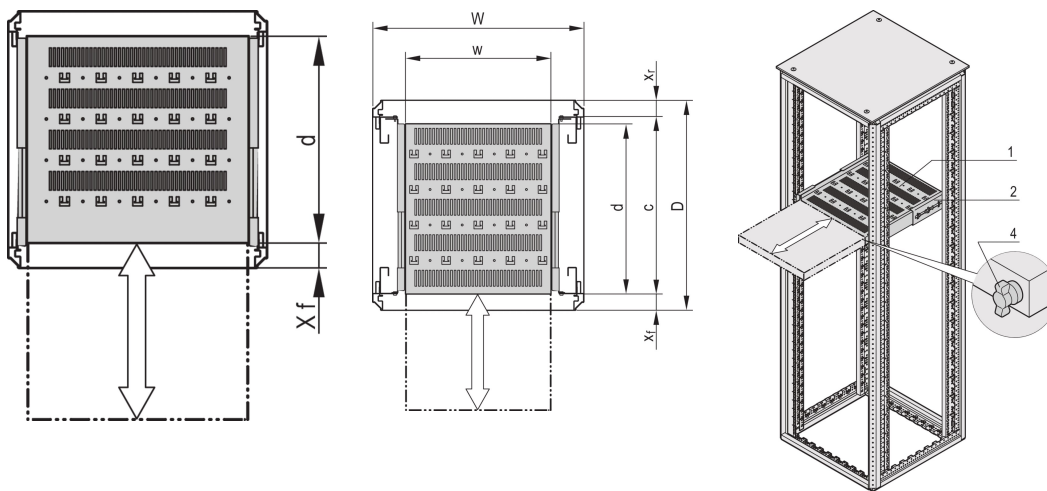

## CATALOG NUMBER

22130-353

Varistar, Novastar and Eurorack 19" Shelf, Stationary with 70 kg load capacity, perforated for ease of assembly.

## FEATURES

Perforated cut-outs for assembling cable ties

Static load-carrying capacity 70 kg

Incl. telescopic slides

Locking with T-bar lock possible

St, 1.5 mm

Hammer head perforation for assembly with cable ties

## PRODUCT ATTRIBUTES

Type: Telescopic Shelf

Width: 400mm

Depth: 482mm

Package Quantity: 1

Color: Light Grey

Color Code: RAL 7035

Finish: Powder Coated