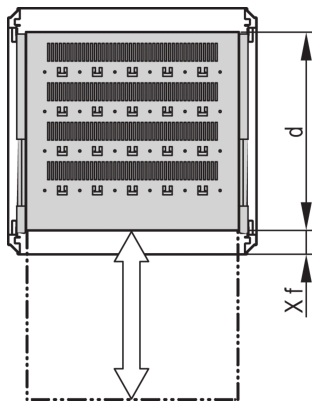

Varistar CP | Telescopic Shelf Universal, 70 kg, 800W 600D, RAL 7035

CATALOG NUMBER

22130-373

Varistar, Novastar and Eurorack 19" Shelf, Stationary with 70 kg load capacity, perforated for ease of assembly.

CERTIFICATIONS

FEATURES

Perforated cut-outs for assembling cable ties

Static load-carrying capacity 70 kg

Incl. telescopic slides

Locking with T-bar lock possible

St, 1.5 mm

Hammer head perforation for assembly with cable ties

PRODUCT ATTRIBUTES

Type: Telescopic Shelf

Width: 600mm

Depth: 477mm

Package Quantity: 1

Color: Light Grey

Color Code: RAL 7035

Finish: Powder Coated

Material: Steel

Product Family: Varistar CP; Novastar

Product Type: Shelf

Gross Weight: 8.68kg

ADDITIONAL PRODUCT DETAILS

Mounting bracket for assembly of telescopic slide at frame please order separately.