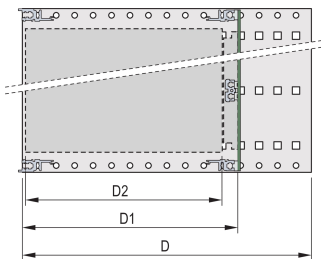

EuropacPRO 19" Subrack Kit for Backplane, Retrofit Shielding, 3 U, 235 mm

CATALOG NUMBER

24563-132

Non-shielded subrack for backplane mounting.

CERTIFICATIONS

FEATURES

Subrack with side panel type F ("flexible"), front 19" bracket included, depth-adjustable 19" bracket sold separately (not included in items delivered)

Rear horizontal rail for backplane mounting with insulation strip

Aluminum construction

IP 20, in accordance with IEC 60529

Modifications such as cutouts, different finishes or dimensions available