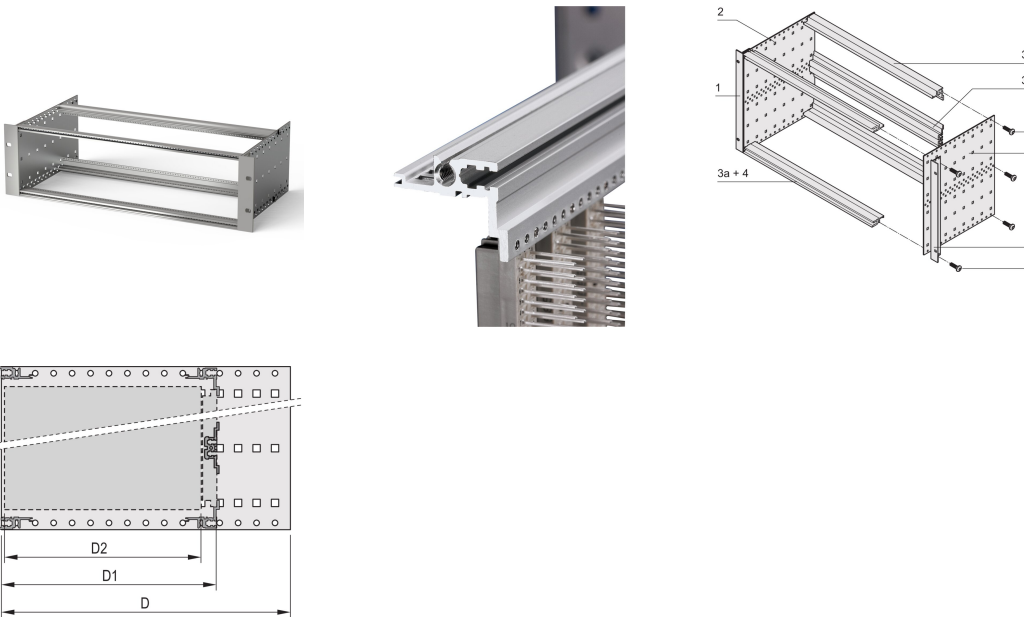

EuropacPRO 19" Subrack Kit for DIN Connector, Retrofit Shielding, 6 U, 295 mm

CATALOG NUMBER

24563-493

Non-shielded subrack for Din Connector mounting EN 60603-2 (DIN 41612).

CERTIFICATIONS

FEATURES

Subrack with side panel type F ("flexible"), front 19" bracket included, depth-adjustable 19" bracket sold separately (not included in items delivered)

Aluminum construction

IP 20, in accordance with IEC 60529

Internal and external dimensions in accordance with: IEC 60297-3-100, -101, IEEE 1101.1

Rear horizontal rails for connector mounting (IEC 60603-2 / DIN 41612)