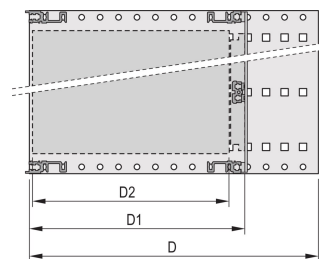

EuropacPRO 19" Subrack Kit for Backplane, Heavy, Retrofit Shielding, With Front Handle, 3 U, 295 mm

CATALOG NUMBER

24567-163

Non-EMC shielded subrack for backplane mounting, heavy version with tox welded side panels and front handle.

CERTIFICATIONS

FEATURES

Subrack with side panel type H ("Heavy"), 19" bracket is firmly fixed to side panel (tox-cold welded)

Supplied as space-saving flat-pack

Rear horizontal rail for backplane mounting with insulation strip

Horizontal rail type "Heavy"

Shock and Vibration resistance up to 5 g

IP 20, in accordance with IEC 60529

Shock and vibration tested to the German "Bahn" standards BN 411002, BN 411003

Internal and external dimensions in accordance with: IEC 60297-3-100, -101, IEEE 1101.1

Installed load up to 15 kg

Version with front handles

PRODUCT ATTRIBUTES

Rack Height: 3U

Depth: 295mm

Package Quantity: 1

For Mounting: Backplane

Board Depth: 160mm; 220mm; 280mm