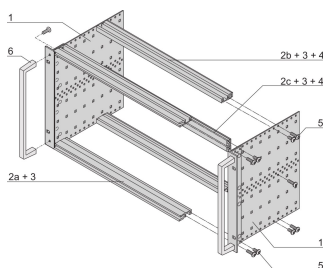

EuropacPRO 19" Subrack Kit for Backplane, Heavy, Retrofit Shielding, With Front Handle, 3 U, 295 mm

CATALOG NUMBER

24567-163

Non-EMC shielded subrack for backplane mounting, heavy version with tox welded side panels and front handle.

CERTIFICATIONS

FEATURES

Subrack with side panel type H ("Heavy"), 19" bracket is firmly fixed to side panel (tox-cold welded)

Supplied as space-saving flat-pack

Rear horizontal rail for backplane mounting with insulation strip

Horizontal rail type "Heavy"

Shock and Vibration resistance up to 5 g

IP 20, in accordance with IEC 60529

Shock and vibration tested to the German "Bahn" standards BN 411002, BN 411003

Internal and external dimensions in accordance with: IEC 60297-3-100, -101, IEEE 1101.1