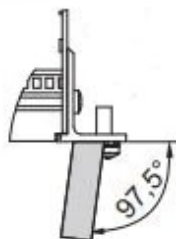

EuropacPRO 19" Subrack Kit for Backplane, Heavy, Retrofit Shielding, With Front Handle, 3 U, 295 mm

CATALOG NUMBER

24567-163

Non-EMC shielded subrack for backplane mounting, heavy version with tox welded side panels and front handle.

CERTIFICATIONS

FEATURES

Subrack with side panel type H ("Heavy"), 19" bracket is firmly fixed to side panel (tox-cold welded)

Supplied as space-saving flat-pack

Rear horizontal rail for backplane mounting with insulation strip

Horizontal rail type "Heavy"

Shock and Vibration resistance up to 5 g

IP 20, in accordance with IEC 60529

Shock and vibration tested to the German "Bahn" standards BN 411002, BN 411003

Internal and external dimensions in accordance with: IEC 60297-3-100, -101, IEEE 1101.1