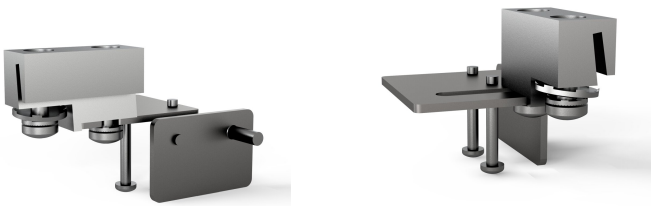

Varistar CP Door Switch Bracket

CATALOG NUMBER

24630-106

Door switch provides automation of lights, cooling units. The bracket is a mounting accessory with which the door control switch can be connected to the frame.

FEATURES

The bracket is a mounting accessory with which the door control switch can be connected to the frame

PRODUCT ATTRIBUTES

Product Family: Varistar CP

Package Quantity: 1

Material: Stainless Steel

Product Type: Bracket