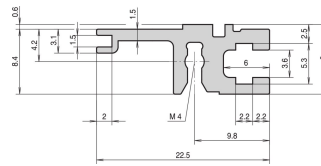

Horizontal Rail, Rear, Type L-ST, Light, Standard, 20 HP

CATALOG NUMBER

34560-420

Combinations of horizontal rails and side panels

	Horizontal rail	Horizontal rail with insulation strip	Horizontal rail with insulation strip and backplane	Horizontal rail with insulation strip and backplane (not recommended)
Horizontal rail	-	+	+	+
Horizontal rail with insulation strip	+	+	+	+
Horizontal rail with insulation strip and backplane	+	+	-	-
Horizontal rail with insulation strip and backplane (not recommended)	-	-	-	-

FEATURES

For indirect backplane mounting with insulation strip

Mounting top and bottom

Aluminum extrusion, anodized finish, conductive contact surface

PRODUCT ATTRIBUTES

Rack Width: 20HP

Package Quantity: 1