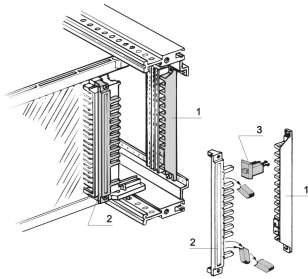

Coding Strip for Female Connector with 2 Pins

CATALOG NUMBER

60800-123

The coding is mounted on the side of a connector. With the Coding only the coded board can fit into the right slot.

CERTIFICATIONS

FEATURES

Mechanical coding prevents a PSU being fitted on the wrong slot, space requirement 4 HP

Female strip (item 2), fitted on PSU

Coding strip (item 1) mounts on the Z/horizontal rail

Placement of coding pins (item 3) in the coding strip (item 1)

Removal of studs at the appropriate place in the female strip

With 2 coding pins there are 66 coding possibilities

PRODUCT ATTRIBUTES

Package Quantity: 1

Material: Polybutylene Terephthalate

Product Type: Coding/Keying Indicator