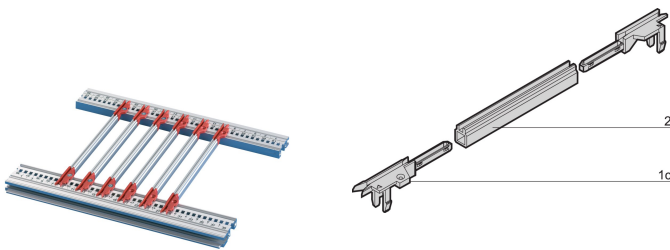

Guide Rail End Piece, 4.4" PCB Type, Groove Width 2 mm, Red

CATALOG NUMBER

64560-057

Plastic end pieces for individual multi-piece guide rails with plastic or extrusion mid-piece. Available as Standard, Accessory or 4.4" PCB types. End pieces can be optional equipped with a ESD clip, which ensures conductive contact between PCB and horizontal rail. Suitable for RatiopacPRO/-AIR, PropacPRO, CompacPRO and EuropacPRO.

CERTIFICATIONS

FEATURES

Guide rail end pieces (PBT) for individual multi-piece guide rails with plastic or aluminum extrusion mid-piece.

Guide rails end piece can be clipped into horizontal rails (Al extrusion) or into 1.5 mm thick plates

Storage temperature: 0 °C ... +60 °C

PRODUCT ATTRIBUTES

Product Type: Rail End Piece

Product Family: EuropacPRO; RatiopacPRO; RatiopacPRO AIR; CompacPRO; PropacPRO; MultipacPRO; Inpac

Type: 4.4" PCB

Works With: Subracks; Cases; Chassis

Package Quantity: 1

Package Unit: Pair

Gross Weight: 0.003kg

Material: Polybutylene Terephthalate

ADDITIONAL PRODUCT DETAILS

Delivery is in standard pack multiples. Pricing is per individual item.

WARNING

nVent products shall be installed and used only as indicated in nVent's product instruction sheets and training materials. Instruction sheets are available at www.nvent.com and from your nVent customer service representative. Improper installation, misuse, misapplication or other failure to completely follow nVent's instructions and warnings may cause product malfunction, property damage, serious bodily injury and death and/or void your warranty.