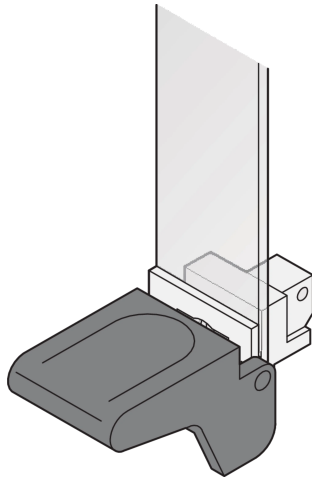

Extractor Handle Key Form 1

Extractor handle key form 1, can be used to extract PCBs. The handles are available in black or grey and top and bottom versions.

CERTIFICATIONS

FEATURES

Handle UL 94 V-0, bearing Zn die-cast

At 6 U, the printed board location can be offset 1 HP to the right by swapping the upper and lower handles. This creates space for SMD components on the left hand side

Please order the collar screws separatly.

SPECIFICATIONS

- Type:** Extractor
- Works With:** Front Panels
- Product Type:** Handle
- Material:** Polycarbonate

Table 1/1

Catalog Number	Color	Package Quantity	Handle Type	Flammability Rating
----------------	-------	------------------	-------------	---------------------