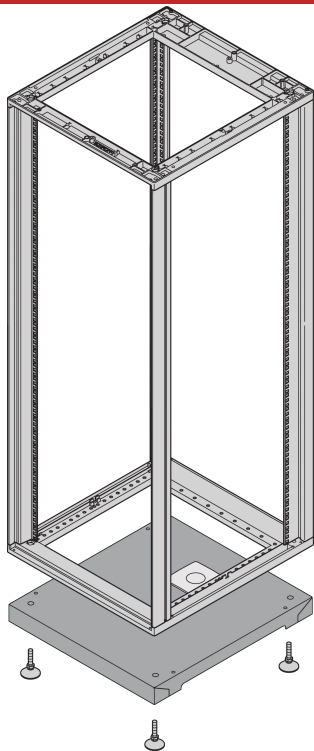

Novastar Base/Plinth

Base Plate for Rear Cable Ducting which cut out for cable management. Opening is covered with plastic. Accessory brush strip can build in.

CERTIFICATIONS

FEATURES

Static load-carrying capacity 400 kg

Adjustable feet, height 57 mm ... 67 mm

St, 1.5 mm, RAL 7021

Cable ducting 110 x 76 mm

Incl. GND/earthing

SPECIFICATIONS

Height:	45mm
Product Type:	Cabinet/Rack Base
Material:	Steel

Table 1/2

Catalog Number	Width	Depth	Package Quantity	Color	Color Code	Finish
27230-072	553mm	800mm	1	Black Grey	RAL 7021	Powder Coated
27230-070	553mm	500mm	1	Black Grey	RAL 7021	Powder Coated
27230-080	1000mm	1000mm	1	Black Grey	RAL 7021	Powder Coated
27230-076	900mm	900mm	1	Black Grey	RAL 7021	Powder Coated
27230-071	553mm	600mm	1	Black Grey	RAL 7021	Powder Coated

Table 2/2

Catalog Number	Type
27230-072	Base Plinth
27230-070	Base Plinth
27230-080	Base Plinth
27230-076	Base Plinth
27230-071	Base Plinth

ADDITIONAL PRODUCT DETAILS

Please order brush strip separately.