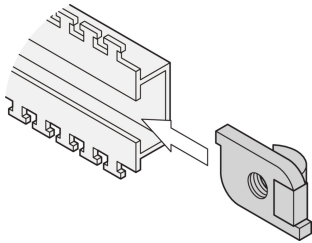

# Slide Nut Kit for C-Rail

C-Rails are for better cable management. Installation generally behind the 19" uprights. They are compatible with standard cable clabs.

## FEATURES

Slide nut for C-profiles