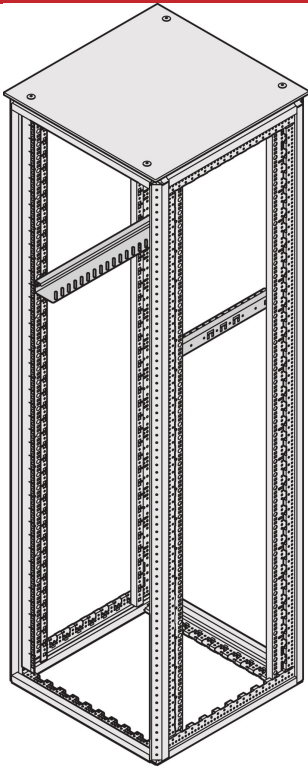

Varistar CP Slide Rail

Mounts on four 19" slide mounts with 25/100 kg weight capacity.

CERTIFICATIONS

FEATURES

Mounts on four 19" slide mounts

Wide support surface (48 mm)

Can be fitted in 1 U increments (attach and screw into place)

SPECIFICATIONS

Product Type: Slide Rail

Material: Steel

Table 1/2

Catalog Number	Static Load	Package Quantity	Finish	Height	Length	Works With
23130-096	25kg	2	Aluminum-Zinc Plated	500mm	456mm	Varistar CP
23130-099		2	Aluminum-Zinc Plated			Varistar CP
23130-116	100kg	2	Aluminum-Zinc Plated	200mm	156mm	Varistar CP
23130-120	100kg	2	Aluminum-Zinc Plated	740mm	699mm	Varistar CP
23130-118	100kg	2	Aluminum-Zinc Plated	500mm	458mm	Varistar CP
23130-098	25kg	2	Aluminum-Zinc Plated	740mm	699mm	Varistar CP
23130-097	25kg	2	Aluminum-Zinc Plated	700mm	656mm	Varistar CP
23130-119	100kg	2	Aluminum-Zinc Plated	700mm	658mm	Varistar CP
23130-123	100kg	10	Aluminum-Zinc Plated	500mm	458mm	Varistar CP
23130-101	25kg	10	Aluminum-Zinc Plated	500mm	456mm	Varistar CP
23130-124	100kg	10	Aluminum-Zinc Plated	700mm	658mm	Varistar CP
23130-102	25kg	10	Aluminum-Zinc Plated	700mm	656mm	Varistar CP
23130-125	100kg	10	Aluminum-Zinc Plated	740mm	699mm	Varistar CP
23130-103	25kg	10	Aluminum-Zinc Plated	740mm	699mm	Varistar CP
23130-126		10	Aluminum-Zinc Plated			Varistar CP