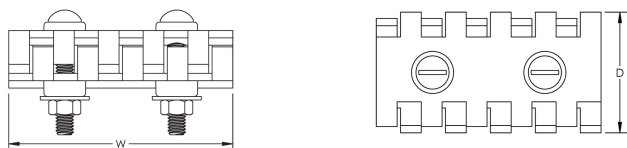

## SPECIFICATIONS

**Conductor Size, UL:** Class 1 - Class 2 (4/0 Max)

Table 1/1

Catalog Number	Material	Finish	Depth (D)	Width (W)	Unit Weight	Certifications
LPA528	Aluminum	Bare	101.6mm	51.31 mm	0.12 kg	E202878-Combined_CoC, E202878-Combined_CoC
LPC528L	Copper	Tinned	101.6mm	51.31 mm	0.31 kg	

## DIAGRAMS

---