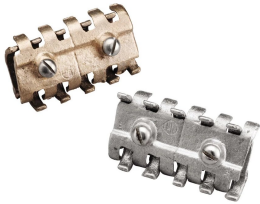

# 528 Parallel Cable Connector

## FEATURES

Cable splice with positive two bolt tension grip on cable or wire

For use with all full size cables on Class I/II structures

## SPECIFICATIONS

**Conductor Size, UL:** Class 1 - Class 2 (4/0 Max)

Table 1/1

Catalog Number	Material	Finish	Depth (D)	Width (W)	Unit Weight	Certifications
LPA528	Aluminum	Bare	101.6mm	51.31 mm	0.12 kg	E202878-Combined_CoC, E202878-Combined_CoC
LPC528L	Copper	Tinned	101.6mm	51.31 mm	0.31 kg	