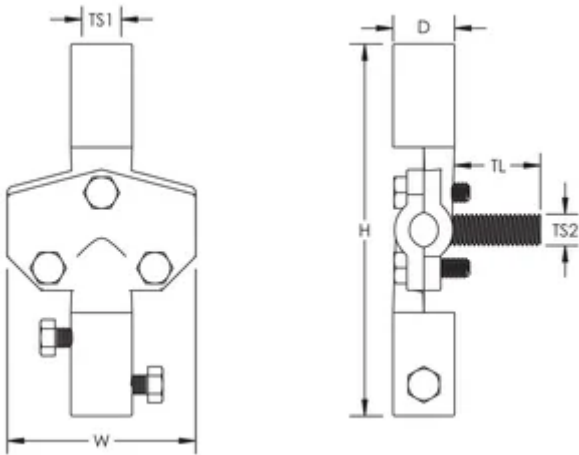

## SPECIFICATIONS

**Material:** Bronze  
**Conductor Size, UL:** Class 2 (4/0 Max)

Table 1/2

Catalog Number	Finish	Thread Size 1 (TS1)	Thread Size 2 (TS2)	Thread Length (TL)	Depth (D)	Height (H)
LPC436LG	Bare	5/8" UNC	1/2" UNC	38.1mm	25.4mm	152.4 mm
LPC436SH	Bare	5/8" UNC	1/2" UNC	22.22mm	25.4mm	152.4 mm
LPLC436SH	Lead Covered	5/8" UNC	1/2" UNC	22.22mm	25.4mm	152.4 mm
LPLC436LG	Lead Covered	5/8" UNC	1/2" UNC	38.1mm	25.4mm	152.4 mm

Table 2/2

Catalog Number	Width (W)	Unit Weight
LPC436LG	76.2 mm	0.73 kg
LPC436SH	76.2 mm	0.73 kg
LPLC436SH	76.2 mm	1.9 kg

Catalog Number	Width (W)	Unit Weight
LPLC436LG	76.2 mm	1.9 kg

## ADDITIONAL PRODUCT DETAILS

Where applicable, lead covering thickness is a minimum of 1/16" (1.59 mm) and is not included in the stated dimensions.

## DIAGRAMS