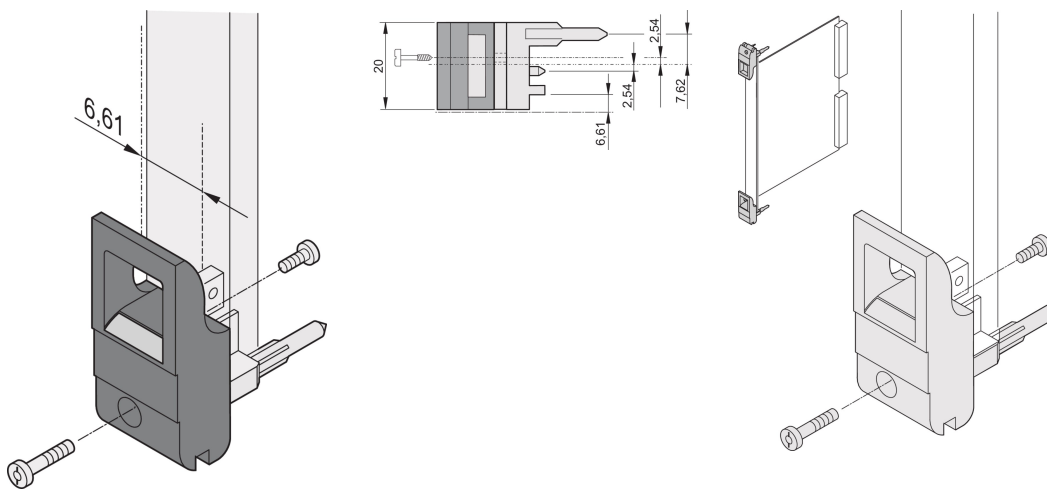

Insertor/Extractor Handle Type IET, Black Lever, Grey Button, Top, 100 Pieces

CATALOG NUMBER

20817-709

The inserter/extractor handle, type IET in accordance with IEEE 1101.10. 0,1" offset. Two of these handles can overcome a single lever force of 700 N (per pair).

CERTIFICATIONS

FEATURES

Suitable for insertion and extraction forces up to 700 N (per pair)

In accordance with IEEE 1101.10 and IEC 60297-3-102

A microswitch can be mounted

0.1" offset is used for PSUs with SMD Plus

PRODUCT ATTRIBUTES

Package Quantity: 100

Handle Type: IET; Top Front

Flammability Rating: UL@ 94V-0

Color: Black

Complies With: EN 45545-2

Height (H): 367mm

Material: Polycarbonate; Zinc Alloy

Product Type: Handle

Type: Inserter/Extractor, 0.1" Offset

Works With: Front Panels

Net Weight: 2.324kg

ADDITIONAL PRODUCT DETAILS

Please order Coding pegs and Microswitch separately.

DIAGRAMS

WARNING