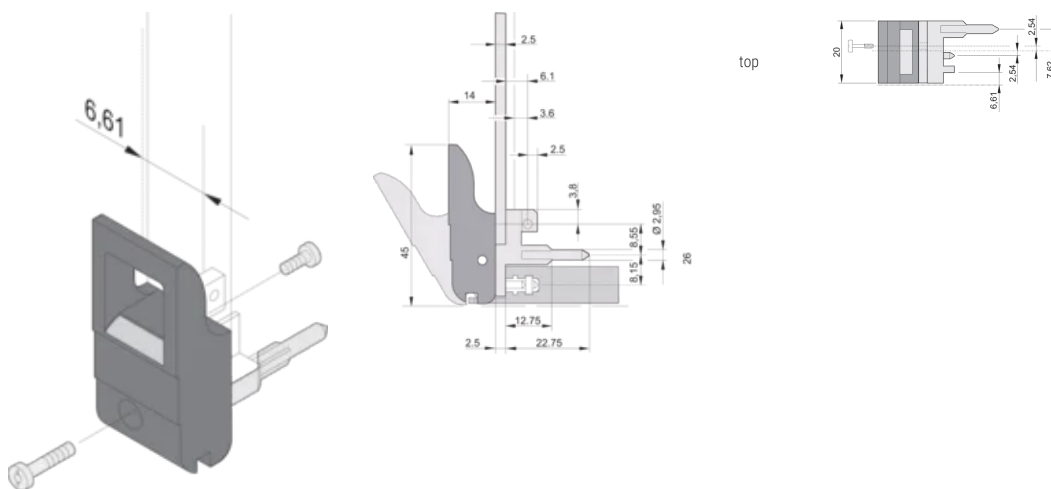

PRODUCT ATTRIBUTES

Package Quantity: 100

Handle Type: IET; Top Front

Flammability Rating: UL@ 94V-0

Color: Black

Complies With: EN 45545-2

Height (H): 367mm

Material: Polycarbonate; Zinc Alloy

Product Type: Handle

Type: Inserter/Extractor, 0.1" Offset

Works With: Front Panels

Net Weight: 2.324kg

ADDITIONAL PRODUCT DETAILS

Please order Coding pegs and Microswitch separately.

DIAGRAMS

WARNING