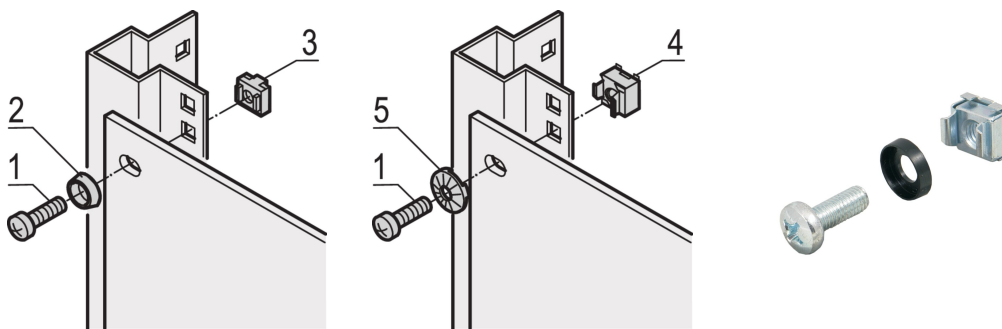

19" Assembly Kit M6, Screw, Washer, Nut; 50 pieces

CATALOG NUMBER

21101-809

For standard grounding use a grounding nut and washer on at least one attachment point.

When 19" assembly kit is used with conductive 19" panel mount, grounding cage nuts are not needed.

CERTIFICATIONS

FEATURES

Assembly kits for assembly of 19" components into a cabinet

For mounting of front panels, distribution fields or other components on the frame, slide mounts or depth members with square cut-outs

PRODUCT ATTRIBUTES

Package Quantity: 50

Thread Size: M6

Finish: Zinc Plated

Material: Steel; ABS

Product Family: RatiopacPRO; RatiopacPRO AIR; CompacPRO; PropacPRO; Comptec; Inpac; MultipacPRO; Varistar CP; Novastar; Eurorack; Outdoor