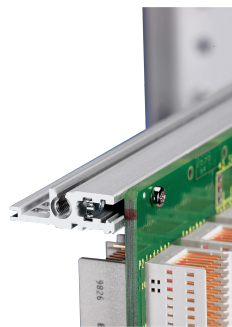

# Horizontal Rail, Rear, Type H-VT, Heavy, 84 HP

## CATALOG NUMBER

**34560-784**

Combinations of horizontal rails and side panels

|                 |             | + = can be combined, - = combination not recommended |   |   |   |
|-----------------|-------------|--|---|---|---|
| Horizontal rail | Light 1-F   | -  | + | + | + |
| Horizontal rail | Flashed 1-F | +  | + | + | + |
| Horizontal rail | Heavy 2-F   | +  | + | - | - |
| Side panel      | Light 1-F   |  |   |   |   |
|                 | Flashed 1-F |  |   |   |   |
|                 | Heavy 2-F   |  |   |   |   |
|                 | Rugged 1-F  |  |   |   |   |

The horizontal rail, type VT enables the direct assembly of a backplane.

## FEATURES

For direct backplane mounting

Mounting top and bottom

Recessed installation for high mechanical demands (H-VT)

Aluminum extrusion, anodized finish, conductive contact surface