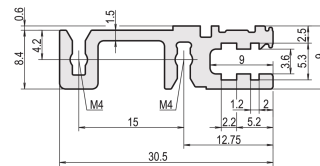

## CATALOG NUMBER

**34560-784**

Combinations of horizontal rails and side panels

|                 |             | + = can be combined, - = combination not recommended |   |   |   |
|-----------------|-------------|--|---|---|---|
| Horizontal rail | Light 1-F   | -  | + | + | + |
| Horizontal rail | Flashed 1-F | +  | + | + | + |
| Horizontal rail | Heavy 2-F   | +  | + | - | - |
| Side panel      | Light 1-F   |  |   |   |   |
|                 | Flashed 1-F |  |   |   |   |
|                 | Heavy 2-F   |  |   |   |   |
|                 | Rugged 1-F  |  |   |   |   |

## PRODUCT ATTRIBUTES

Rack Width: 84HP

Width: 431.8mm

Package Quantity: 1

Depth: 30.5mm

Finish: Anodized

Height: 9mm

Length: 431.8mm