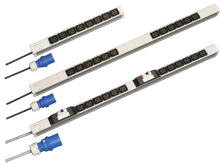

# Socket Strip, IEC C19

Modular, compact PDU with many function elements. Using a 1 U by 1 U aluminum chassis the PDU can easily be integrated in a rack with IEC C19 outlets.

## FEATURES

Socket strips with C19 IEC sockets

Socket strips can be rotated through all four directions (in 90° increments) during installation

Connecting cable 2 m, with connector in accordance with IEC 60309

## SPECIFICATIONS

**Material:** Aluminum; Polyamide

**Color:** Grey

**Product Type:** Socket Strip

Table 1/2

Catalog Number	Socket Type	Socket Quantity	Switched Outlets	Voltage AC	Package Quantity	Depth
60110-280	IEC C19	8	No	230V	1	44mm
60110-282	IEC C19	12	No	230V	1	44mm
60110-281	IEC C19	12	No	230V	1	44mm