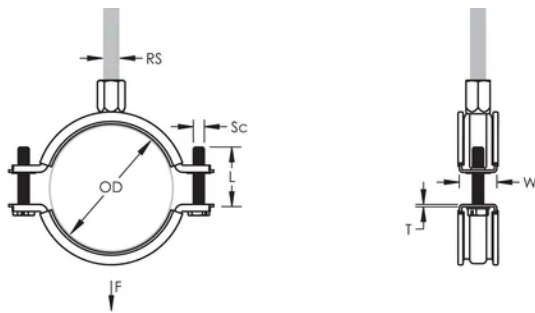

Finish: Electropolished

Color: Black

Temperature: -50 to 110 °C

Outer Diameter (OD): 19 - 25 mm

Pipe Size: 1/2"

NB/DN: 15

Rod Size (RS): M8;M10

Width (W): 20 mm

Thickness (T): 1 mm

Screw Diameter (Sc): 6

Screw Length (L): 22mm

Static Load: 700N

ADDITIONAL PRODUCT DETAILS

Lining is EPDM rubber.

DIAGRAMS

WARNING