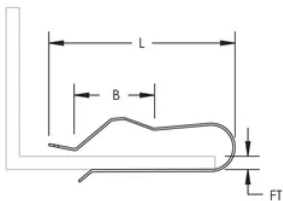

DIAGRAMS

WARNING

nVent products shall be installed and used only as indicated in nVent's product instruction sheets and training materials. Instruction sheets are available at www.nvent.com and from your nVent customer service representative. Improper installation, misuse, misapplication or other failure to completely follow nVent's instructions and warnings may cause