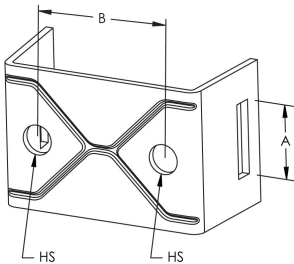

Sign Support Bracket for Flat Surface, Two Hole

FEATURES

Straight leg design, should be used when mounting on a flat surface

Attachment support for Fixoband

Stainless steel washers and bolts included

SPECIFICATIONS

Table 1/1

Catalog Number	Article Number	Material	Thread Size (TS)	Hole Type	A	B
FXB23S2	350130	Stainless Steel 302 (EN 1.4324)	M8	Threaded	20 mm	38 mm

DIAGRAMS