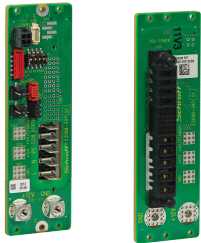

CPCI Serial Cable

The CPCI Serial Cables connect Utility signals, Current share or Standby signals in between the nVent SCHROFF CPCI Serial Backplanes and CPCI Serial Power Backplanes or to other devices in the System. Please refer to the CPCI Serial Backplane Manual to select the correct part

CERTIFICATIONS

FEATURES

Cable sets for connecting status signals of CompactPCI Serial backplanes and power backplanes

SPECIFICATIONS

Table 1/1			
Catalog Number	Works With	Length	Package Quantity
23204-869	CompactPCI Serial Backplanes	600mm	1
23204-853	CompactPCI Serial Backplanes	600mm	1
23204-866	CompactPCI Serial Backplanes	400mm	1
23204-879	CompactPCI Serial Backplanes	300mm	1
23204-867	CompactPCI Serial Backplanes	150mm	1