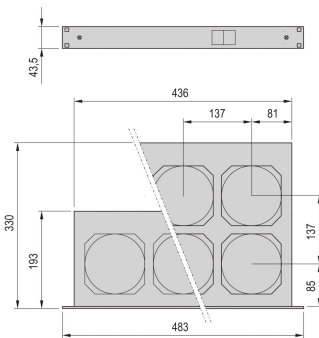

19" Fan Unit, 1 U, With Front Switch, 6 fans, 230 VAC

CATALOG NUMBER

10713-112

Front-mounted, illuminated mains switch on AC devices, coupled with additional rear mains outlet; mechanical strain relief for mains input and mains output cables.

CERTIFICATIONS

FEATURES

Can be adapted to subracks

Contact protection in accordance with DIN EN ISO 13857