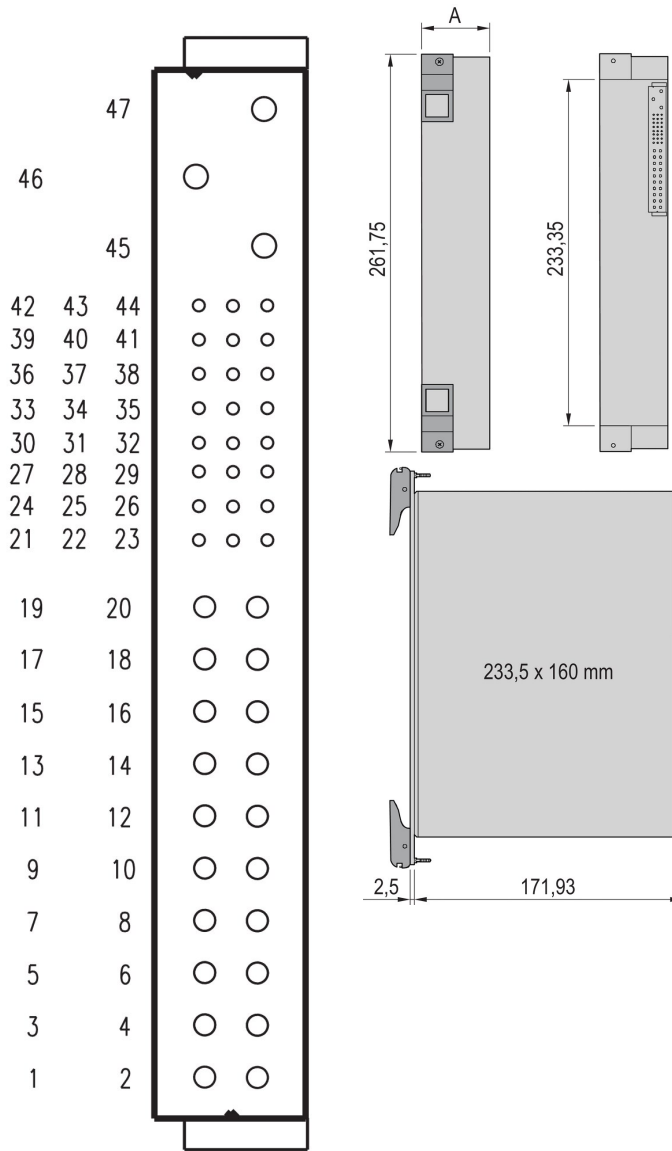

PSU 19" for CompactPCI, AC/DC, 6 U, 8 HP

CATALOG NUMBER

13100-145

Pluggable 19" Power Supply with P47 connector, for CompactPCI applications.

CERTIFICATIONS

FEATURES

Connector P47 and CompactPCI signalling

4 output voltages

Redundant operation with Current Share Bus (CSB), hot-swap

PRODUCT ATTRIBUTES

Product Type: Power Supply

Type: 19" Switched-Mode

Works With: CompactPCI and VME64x

Input Voltage AC: 90 – 264V

Power: 500W

Number of Output Voltages: 4