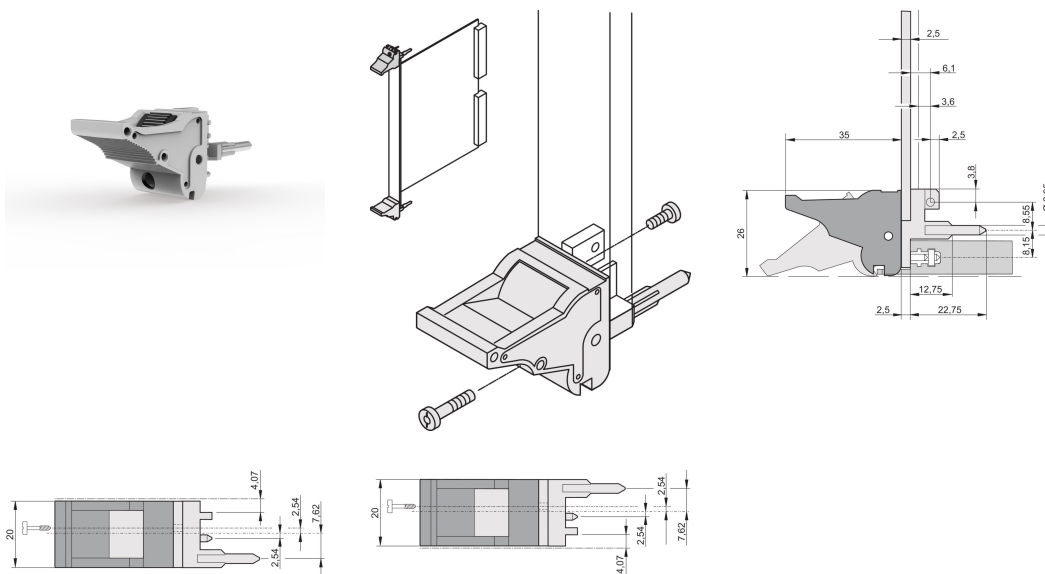

Insertor/Extractor Handle Type IEL, Grey Lever, Black Button, Bottom, 10 Pieces

CATALOG NUMBER

20817-620

The inserter/extractor handle, type IEL in accordance with IEEE 1101.10. Two of these handles can overcome a single lever force of 700 N (per pair).

CERTIFICATIONS

FEATURES

Suitable for insertion and extraction forces up to 700 N (per pair)

In accordance with IEEE 1101.10 and IEC 60297-3-102

A microswitch can be mounted

PRODUCT ATTRIBUTES

Package Quantity: 10

Handle Type: IEL; Bottom Front; Top Rear I/O

Flammability Rating: UL@ 94V-0

Color: Grey

Complies With: EN 45545-2

Material: Polycarbonate

Product Type: Handle

Type: Inserter/Extractor, Standard

Works With: Front Panels