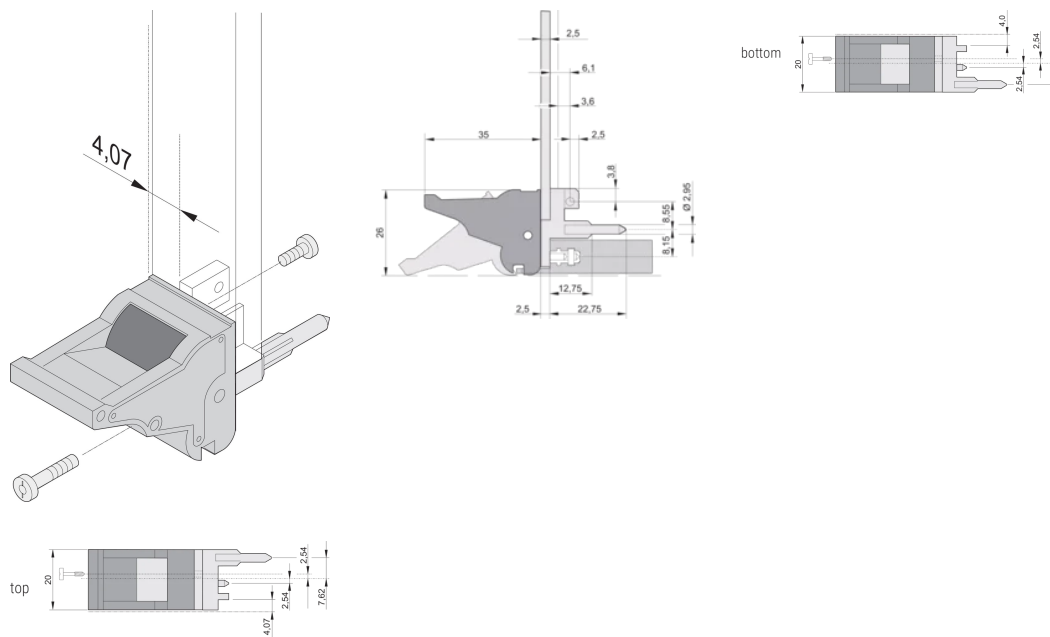

Handle Type: IEL; Bottom Front; Top Rear I/O

Flammability Rating: UL@ 94V-0

Color: Grey

Complies With: EN 45545-2

Material: Polycarbonate

Product Type: Handle

Type: Inserter/Extractor, Standard

Works With: Front Panels

Gross Weight: 0.247kg

ADDITIONAL PRODUCT DETAILS

Please order Coding pegs and Microswitch separately.

DIAGRAMS

WARNING

nVent products shall be installed and used only as indicated in nVent's product instruction sheets and training materials. Instruction sheets are available at www.nvent.com and from your nVent customer service representative. Improper installation, misuse, misapplication or other failure to completely follow nVent's instructions and warnings may cause product malfunction, property damage, serious bodily injury and death and/or void your warranty.