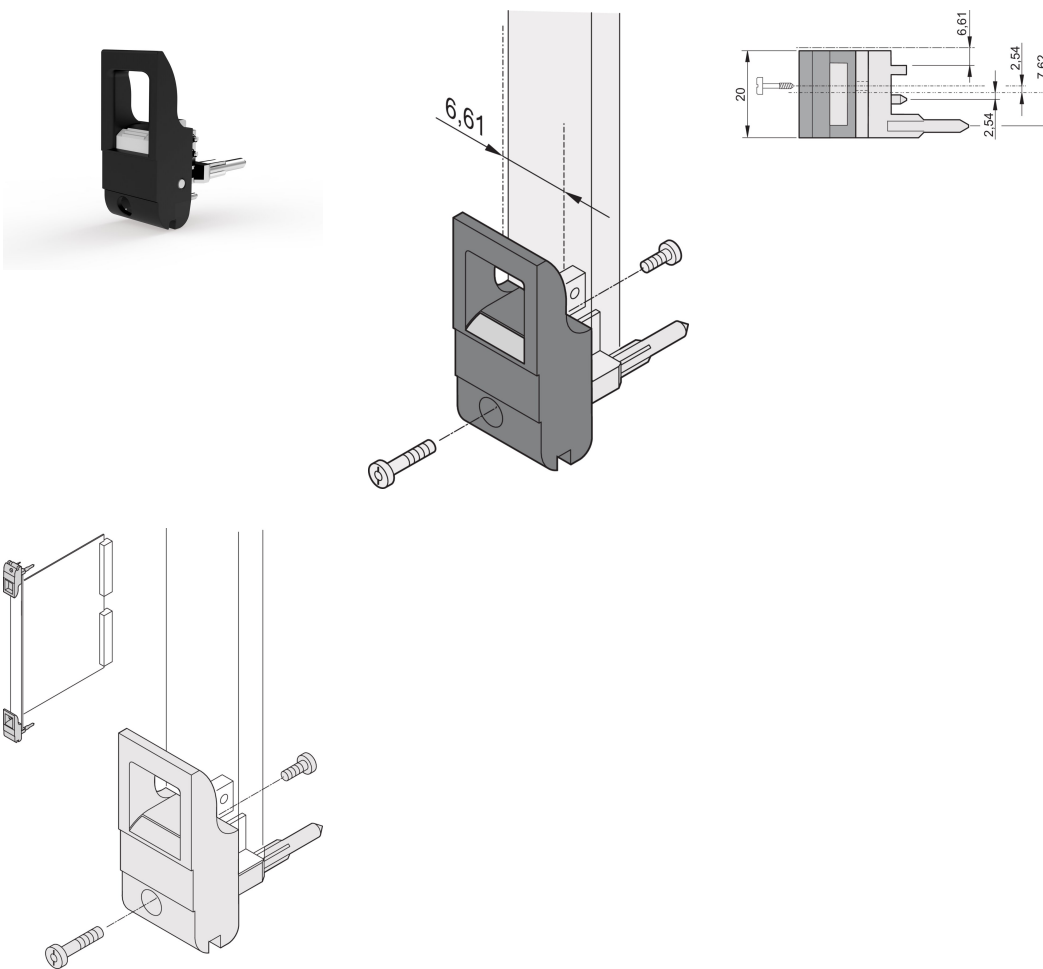

Insertor/Extractor Handle Type IET, Black Lever, Grey Button, Bottom; 10 pieces

CATALOG NUMBER

20817-706

The inserter/extractor handle, type IET in accordance with IEEE 1101.10, 0,1" offset. Two of these handles can overcome a single lever force of 700 N (per pair).

CERTIFICATIONS

FEATURES

Suitable for insertion and extraction forces up to 700 N (per pair)

In accordance with IEEE 1101.10 and IEC 60297-3-102

A microswitch can be mounted

0.1" offset is used for PSUs with SMD Plus

PRODUCT ATTRIBUTES

Package Quantity: 10

Handle Type: IET; Bottom Front

Flammability Rating: UL® 94V-0

Color: Jet Black

Color Code: RAL 9005

Complies With: EN 45545-2

Depth (D): 39.15mm

Height (H): 44.65mm

Material: Polycarbonate; Zinc Alloy

Product Type: Handle

Type: Inserter/Extractor, 0.1" Offset

Width (W): 19.8mm

Works With: Front Panels

Net Weight: 0.24kg

ADDITIONAL PRODUCT DETAILS