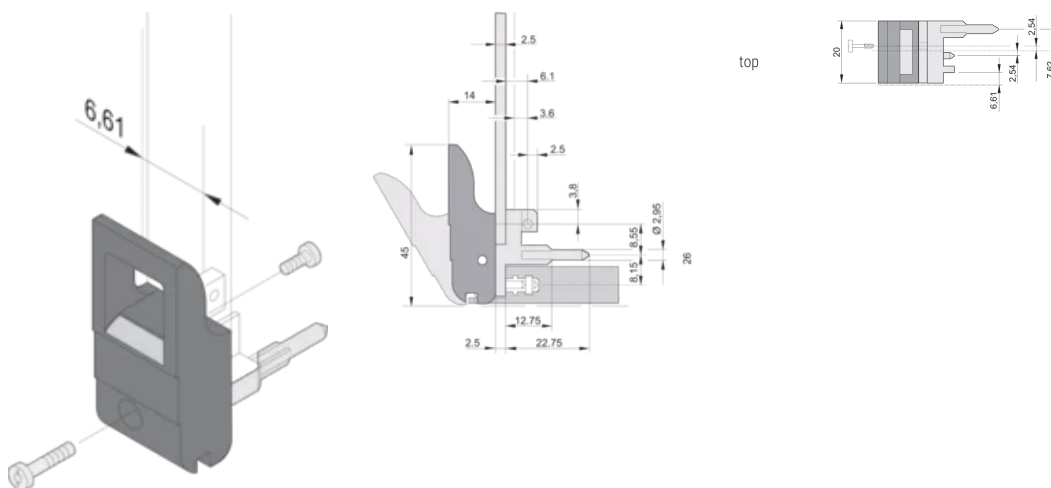

FEATURES

Suitable for insertion and extraction forces up to 700 N (per pair)

In accordance with IEEE 1101.10 and IEC 60297-3-102

A microswitch can be mounted

0.1" offset is used for PSUs with SMD Plus

PRODUCT ATTRIBUTES

Package Quantity: 10

Handle Type: IET; Bottom Front

Flammability Rating: UL® 94V-0

Color: Jet Black

Color Code: RAL 9005

Complies With: EN 45545-2

Depth (D): 39.15mm

Height (H): 44.65mm

Material: Polycarbonate; Zinc Alloy

Product Type: Handle

Type: Inserter/Extractor, 0.1" Offset

Width (W): 19.8mm

Works With: Front Panels

Net Weight: 0.24kg

ADDITIONAL PRODUCT DETAILS

Please order Coding pegs and Microswitch separately.

DIAGRAMS