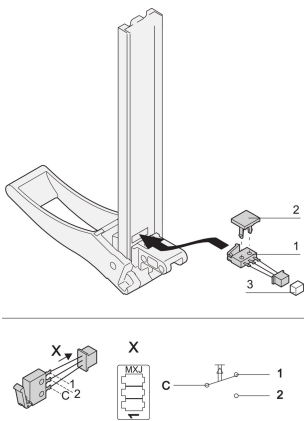

Plug-In Unit Microswitch for XL Handle With Cable and Plug

CATALOG NUMBER

20817-877

Micro Switch for XL Front panel.

CERTIFICATIONS

FEATURES

Electr. life \geq 20,000 switching cycles

Plastic, PC, UL 94 V-0

Molex connector housing

Suitable mating connectors not included in scope of delivery

Mech. life \geq 20,000 switching cycles

Operating range -25 °C to +70 °C

Micro switch for XL handle

Max. switched current 50 mA

Molex crimp contact and fixing clip

PRODUCT ATTRIBUTES

Product Type: Switch

Works With: Front Panels

Package Quantity: 10

Depth: 35.59mm

Gross Weight: 0.012kg

Height: 8.2mm

Material: Polybutylene Terephthalate

Width: 7.84mm

ADDITIONAL PRODUCT DETAILS

Mating connector not included in delivery. Mating connectors from Molex e.g. 53261-0319, 53048-0310, 53047-0310, 53398-0319, 51047-0300.