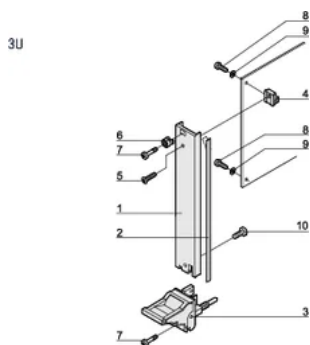

Rack Height: 3U

Type: Front Panel with Handle (PIU)

Width (W): 60.6mm

Gross Weight: 0.118kg

## DIAGRAMS

---