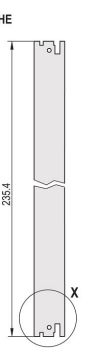

Plug-In Unit Kit With IEL Handle, Shielded, Black, 6 U, 4 HP

CATALOG NUMBER

20848-592

3 HE

6 HE

4 TE

5 TE

Plug-in unit, with IEL inserter/extractor black handle, 6 U, front assembly. The U-shaped front panel enable shielding with a textile gasket.

CERTIFICATIONS

FEATURES

U-shaped front panel for textile gasket

Suitable for insertion and extraction forces up to 700 N (per pair)

Enable the installation of a microswitch

Enable the installation of coding pegs in accordance with IEC 60297-3-103/ IEEE 1101.10

PRODUCT ATTRIBUTES

Rack Width: 4HP

Package Quantity: 1

Handle Type: IEL

Mounting: Screw-on Front; Screw-on Rear IO

Gasket Type: Textile EMC

Front Finish: Anodized

Rear Finish: Etched

Treated Edges: No

Complies With: IEC 60297-3-102; IEEE 1101.10; IEC 60297-3-103; IEEE 1101.1/11

EMC Shielding: Yes

Finish: Anodized; Passivated

Height (H): 261.8mm

Material: Aluminum

Product Type: Front Panel