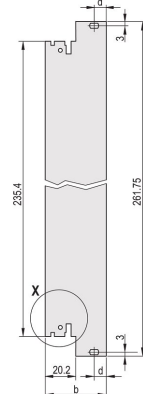

Plug-In Unit Kit With IEL Handle, Shielded, Black, 6 U, 4 HP

CATALOG NUMBER

20848-592

3 HE

6 HE

4 TE

5 TE

Plug-in unit, with IEL inserter/extractor black handle, 6 U, front assembly. The U-shaped front panel enable shielding with a textile gasket.

CERTIFICATIONS

FEATURES

U-shaped front panel for textile gasket

Suitable for insertion and extraction forces up to 700 N (per pair)

Enable the installation of a microswitch

Enable the installation of coding pegs in accordance with IEC 60297-3-103/ IEEE 1101.10

PRODUCT ATTRIBUTES

Rack Width: 4HP

Package Quantity: 1

Handle Type: IEL

Mounting: Screw-on Front; Screw-on Rear IO

Gasket Type: Textile EMC

Front Finish: Anodized

Rear Finish: Etched

Treated Edges: No

Complies With: IEC 60297-3-102; IEEE 1101.10; IEC 60297-3-103; IEEE 1101.1/11

EMC Shielding: Yes

Finish: Anodized; Passivated

Height (H): 261.8mm

Material: Aluminum

Product Type: Front Panel