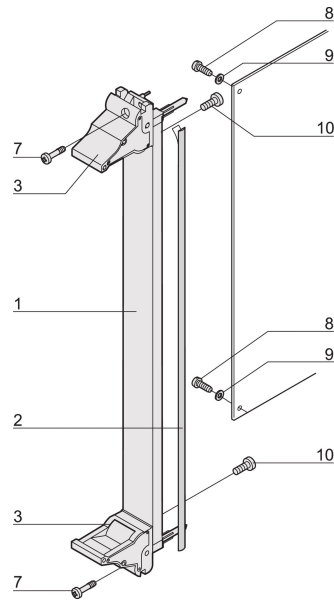

Plug-In Unit Kit With IEL Handle, Shielded, Black, 6 U, 4 HP

CATALOG NUMBER

20848-592

3 HE

6 HE

4 TE

5 TE

Plug-in unit, with IEL inserter/extractor black handle, 6 U, front assembly. The U-shaped front panel enable shielding with a textile gasket.

CERTIFICATIONS

FEATURES

U-shaped front panel for textile gasket

Suitable for insertion and extraction forces up to 700 N (per pair)

Enable the installation of a microswitch

Enable the installation of coding pegs in accordance with IEC 60297-3-103/ IEEE 1101.10

PRODUCT ATTRIBUTES

Rack Width: 4HP

Package Quantity: 1

Handle Type: IEL

Mounting: Screw-on Front; Screw-on Rear IO

Gasket Type: Textile EMC

Front Finish: Anodized

Rear Finish: Etched

Treated Edges: No

Complies With: IEC 60297-3-102; IEEE 1101.10; IEC 60297-3-103; IEEE 1101.1/11

EMC Shielding: Yes

Finish: Anodized; Passivated

Height (H): 261.8mm

Material: Aluminum

Product Type: Front Panel