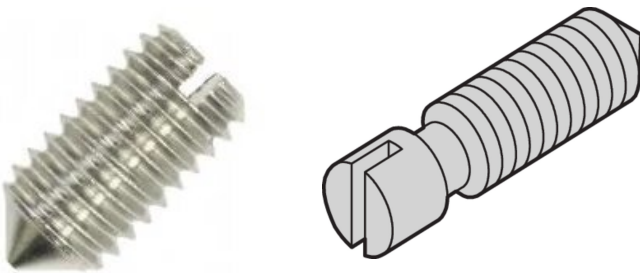

Grub Screw, Steel Nickel Plated, M2.5 x 8

CATALOG NUMBER

21100-276

For fixing the threaded insert in the horizontal rail.

CERTIFICATIONS

FEATURES

Grub screw

PRODUCT ATTRIBUTES

Length: 8mm

Package Quantity: 100

Thread Size: M2.5

Finish: Nickel Plated

Material: Steel

Product Family: EuropacPRO; RatiopacPRO; RatiopacPRO AIR; CompacPRO; PropacPRO; MultipacPRO

Product Type: Screw

Type: Grub Screw