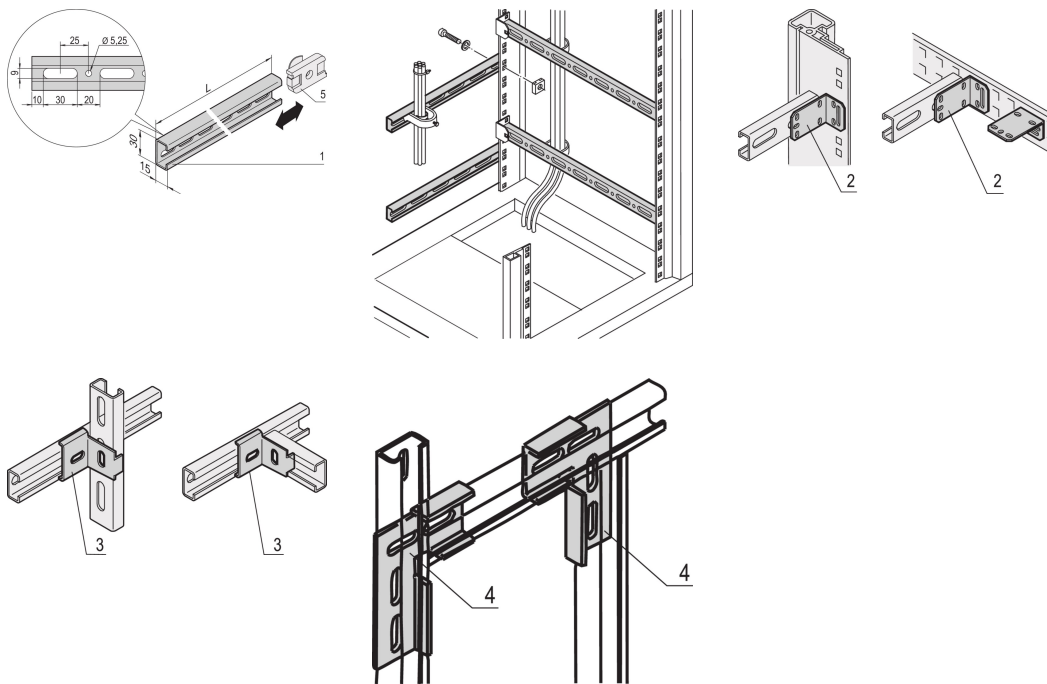

## CATALOG NUMBER

**22114-461**

For assembly to the vertical uprights on the right and left hand side of the 19" plane; especially suited for cable eyes.

## FEATURES

For assembly to the vertical uprights on the right and left hand side of the 19" plane; especially suited for cable eyes