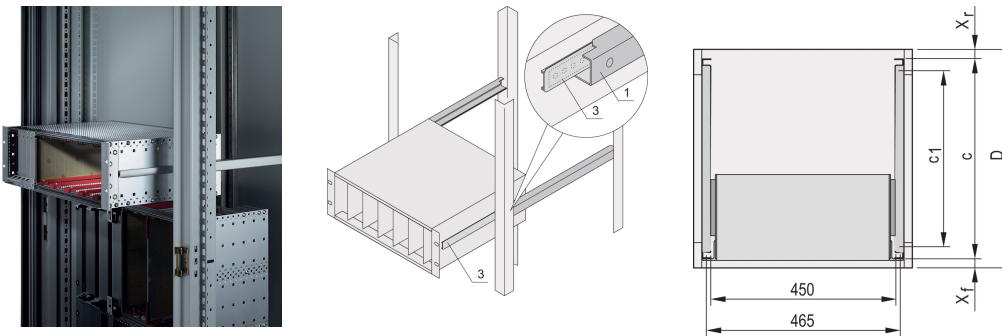

Varistar CP | Telescopic Slides C-Profile for fitting in cabinet, 900 mm

CATALOG NUMBER

24562-467

Telescopic slides with guiding profile for fitting in cabinets with 25 kg load capacity.

CERTIFICATIONS

FEATURES

For mounting 84 HP wide subracks in the 19" plane

Loading capacity: 25 kg per pair

The guiding profile (1) is matched to the fixing dimension in the cabinet (it is bolted to the 19" profile of the cabinet); the adaptor Rail (3) is matched to the depth and fixing dimension on the subrack (it is inserted into the guiding profile like a telescopic slide)

PRODUCT ATTRIBUTES

Product Family: Varistar CP

Depth: 900mm

Package Quantity: 2

Finish: Anodized

Material: Aluminum

Product Type: Telescopic Slide

Type: C Profile

Net Weight: 0.705kg

ADDITIONAL PRODUCT DETAILS

No protection against extraction, no stop at full extension.

The reinforcement Rail and the C-Rails have been tested in accordance with the Russian atomic energy authority GAN standards.