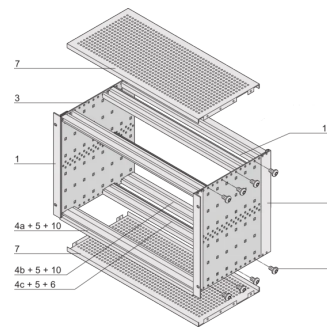

EuropacPRO 19" Subrack Kit for Backplane, Shielded, CompactPCI, 3 U, 275 mm

CATALOG NUMBER

24563-157

EMC Shielded subrack for backplane mounting, for CPCI application.

CERTIFICATIONS

FEATURES

Subrack with side panel type F ("flexible") for CompactPCI plug-in units with high insertion and withdrawal forces

Aluminum construction

Rear horizontal rail for backplane mounting with insulation strip

Internal and external dimensions in accordance with: IEC 60297-3-100, -101, -102, -103, -104, IEEE 1101.1, IEEE 1101.10/11

Supplied as space-saving flat-pack

IP 20, in accordance with IEC 60529

Horizontal rail type "Heavy"

PRODUCT ATTRIBUTES

Rack Height: 3U

Depth (D): 275mm

Rear I/O: Yes

Package Quantity: 1

For Mounting: Backplane

Board Depth: 80mm; 160mm

Gasket Type: Textile EMC

Handle Included: No

Mounting: Rack

Complies With: IEC 60297-3-103; IEEE 1101.10; IEEE 1101.11

EMC Shielding: Yes

Finish: Anodized; Passivated