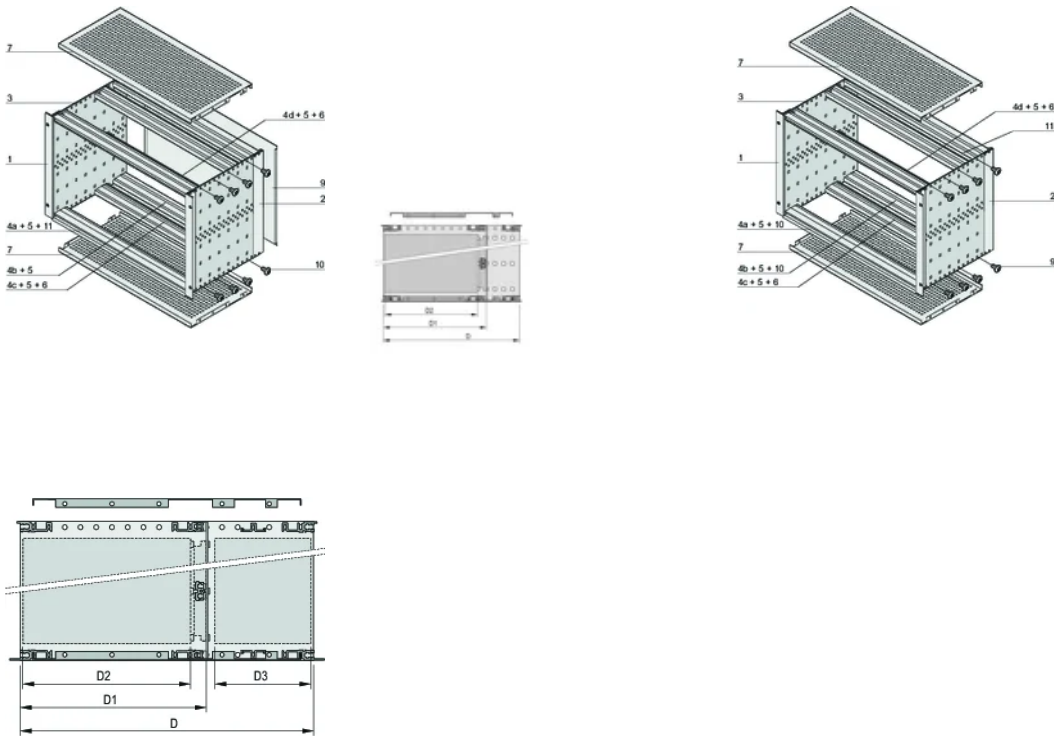

DIAGRAMS

WARNING

nVent products shall be installed and used only as indicated in nVent's product instruction sheets and training materials. Instruction sheets are available at www.nvent.com and from your nVent customer service representative. Improper installation, misuse, misapplication or other failure to completely follow nVent's instructions and warnings may cause product malfunction, property damage, serious bodily injury and death and/or void your warranty.

North America

All locations
+1.763.422.2661
Chat with us:
nvent.com/schroff

Europe

Straubenhardt, Germany
+49.7082.794.0
Betschdorf, France
+33.3.88.90.64.90
Warsaw, Poland
+48.22.209.98.35
Assago, Italy
+39.02.932.7141
Chat with us:
nvent.com/schroff

Asia

Shanghai, China
+86.21.2412.6943
Qingdao, China
+86.532.8771.6101
Singapore
+65.6768.5800
Shin-Yokohama, Japan
+81.45.476.0271
Chat with us:
nvent.com/schroff

Middle East & India

Dubai, United Arab Emirates
+971.4.378.1700
Bangalore, India
+91.80.6715.2001
Istanbul, Turkey
+90.216.250.7374
Chat with us:
nvent.com/schroff

Our powerful portfolio of brands:

CADDY ERICO HOFFMAN ILSCO SCHROFF TRACHTE