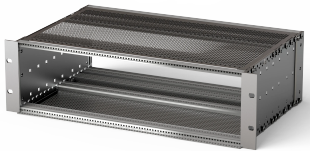

EuropacPRO 19" Subrack Kit for Backplane, Shielded, CompactPCI, 3 U, 275 mm

CATALOG NUMBER

24563-157

EMC Shielded subrack for backplane mounting, for CPCI application.

CERTIFICATIONS

FEATURES

Subrack with side panel type F ("flexible") for CompactPCI plug-in units with high insertion and withdrawal forces

Aluminum construction

Rear horizontal rail for backplane mounting with insulation strip

Internal and external dimensions in accordance with: IEC 60297-3-100, -101, -102, -103, -104, IEEE 1101.1, IEEE 1101.10/11

Modifications such as cutouts, different finishes or dimensions available

EMC of approximately 40 dB at 1 GHz, 30 dB at 2 GHz, assuming that the front is covered with shielded front panels, testing in accordance with VG 95373 part 15

Supplied as space-saving flat-pack

IP 20, in accordance with IEC 60529

Horizontal rail type "Heavy"

PRODUCT ATTRIBUTES

Rack Height: 3U

Depth (D): 275mm

Rear I/O: Yes

Package Quantity: 1