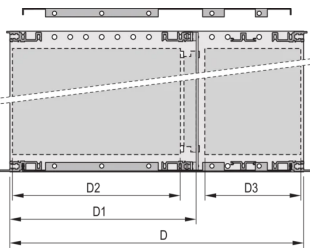

EuropacPRO 19" Subrack Kit for Backplane, Shielded, CompactPCI, 3 U, 275 mm

CATALOG NUMBER

24563-157

EMC Shielded subrack for backplane mounting, for CPCI application.

CERTIFICATIONS

FEATURES

Subrack with side panel type F ("flexible") for CompactPCI plug-in units with high insertion and withdrawal forces

Aluminum construction

Rear horizontal rail for backplane mounting with insulation strip

Internal and external dimensions in accordance with: IEC 60297-3-100, -101, -102, -103, -104, IEEE 1101.1, IEEE 1101.10/11

Supplied as space-saving flat-pack

IP 20, in accordance with IEC 60529

Horizontal rail type "Heavy"

PRODUCT ATTRIBUTES

Rack Height: 3U

Depth (D): 275mm

Rear I/O: Yes

Package Quantity: 1

Material: Aluminum

Product Type: Subrack/Chassis

Rack Width: 84HP

Static Load: 11kg

Net Weight: 2.71kg

ADDITIONAL PRODUCT DETAILS

Individual configuration: broad range of variants in height, width and depth; guide rails for a wide variety of applications; interior options; accessories and mounting material.