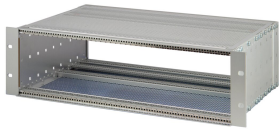

EuropacPRO 19" Subrack Kit for Backplane, Shielded, CompactPCI, 6 U, 235 mm

CATALOG NUMBER

24563-452

EMC Shielded subrack for backplane mounting, for CPCI application.

CERTIFICATIONS

FEATURES

Subrack with side panel type F ("flexible") for CompactPCI plug-in units with high insertion and withdrawal forces

Modifications such as cutouts, different finishes or dimensions available

EMC of approximately 40 dB at 1 GHz, 30 dB at 2 GHz, assuming that the front is covered with shielded front panels, testing in accordance with VG 95373 part 15

Supplied as space-saving flat-pack

IP 20, in accordance with IEC 60529

Horizontal rail type "Heavy"

PRODUCT ATTRIBUTES

Rack Height: 6U

Depth (D): 235mm

Package Quantity: 1

For Mounting: Backplane

Board Depth: 160mm

Gasket Type: Textile EMC

Handle Included: No

Mounting: Rack

Complies With: IEC 60297-3-103; IEEE 1101.10

EMC Shielding: Yes

Finish: Anodized; Passivated

Material: Aluminum