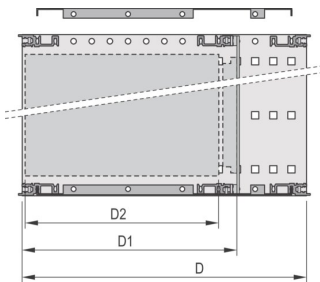

EuropacPRO 19" Subrack Kit for Backplane, Shielded, CompactPCI, 6 U, 235 mm

CATALOG NUMBER

24563-452

EMC Shielded subrack for backplane mounting, for CPCI application.

CERTIFICATIONS

FEATURES

Subrack with side panel type F ("flexible") for CompactPCI plug-in units with high insertion and withdrawal forces

Aluminum construction

Rear horizontal rail for backplane mounting with insulation strip

Internal and external dimensions in accordance with: IEC 60297-3-100, -101, -102, -103, -104, IEEE 1101.1, IEEE 1101.10/11

Supplied as space-saving flat-pack

IP 20, in accordance with IEC 60529

Horizontal rail type "Heavy"

PRODUCT ATTRIBUTES

Rack Height: 6U

Depth (D): 235mm

Package Quantity: 1

For Mounting: Backplane