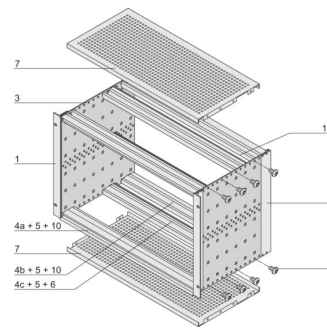

EuropacPRO 19" Subrack Kit for Backplane, Shielded, CompactPCI, 6 U, 235 mm

CATALOG NUMBER

24563-452

EMC Shielded subrack for backplane mounting, for CPCI application.

CERTIFICATIONS

FEATURES

Subrack with side panel type F ("flexible") for CompactPCI plug-in units with high insertion and withdrawal forces

Aluminum construction

Rear horizontal rail for backplane mounting with insulation strip

Internal and external dimensions in accordance with: IEC 60297-3-100, -101, -102, -103, -104, IEEE 1101.1, IEEE 1101.10/11

Supplied as space-saving flat-pack

IP 20, in accordance with IEC 60529

Horizontal rail type "Heavy"

PRODUCT ATTRIBUTES

Rack Height: 6U

Depth (D): 235mm

Package Quantity: 1

For Mounting: Backplane

Board Depth: 160mm

Gasket Type: Textile EMC

Handle Included: No

Mounting: Rack

Complies With: IEC 60297-3-103; IEEE 1101.10

EMC Shielding: Yes

Finish: Anodized; Passivated

Material: Aluminum