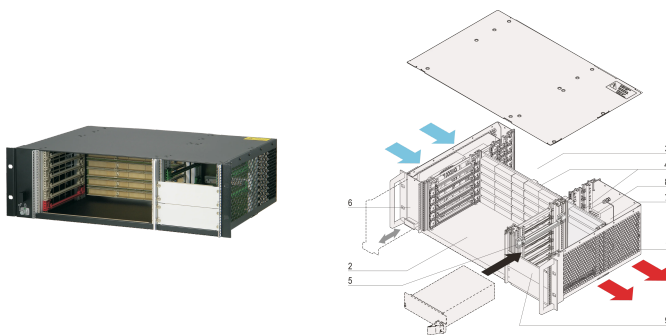

CPCI System for Pluggable PSU, Horizontal, 3 U, 6 Slot

CATALOG NUMBER

24579-080

3 U CompactPCI System with horizontal Card Cage for six 6 U Boards, six RTM Boards and one CompactPCI 3 U Pluggable Power Supply. Option to assemble up to three pluggable Power Supplies.

CERTIFICATIONS

FEATURES

In accordance with IEC 60297-3-101, -102, -103; IEEE 1101.1, 1101.10/11; backplane in accordance with PICMG 2.0 rev. 3.0

System with horizontal card cage. Board format Front: 6 U, 160 mm deep; Rear I/O: 6 U, 80 mm deep

Backplane (signal and power backplane in one unit) 6 slot, 6 U, 64 bit, System slot left, Power connector (2 x P 47)

Heat dissipation by hot-swap fan unit (airflow left to right)

Prepared for the assembly of a 19" CompactPCI power supply (3 U, 8 HP)

PRODUCT ATTRIBUTES

Product Type: System

Number of Slots: 6

Type: 19" Rack Mount

Backplane Type: 6 U CompactPCI

Data Transfer: 64-bit PCI Bus

Power per Slot: 40W

Input Voltage AC: 100 – 240V