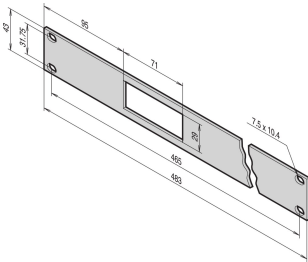

19" Front Panel for Thermostat With Digital Display, 1 U, 2.5 mm, Al, RAL 7021

CATALOG NUMBER

30118-360

19" Front Panel for Thermostat With Digital Display, 1 U

CERTIFICATIONS

FEATURES

19" Front Panel, 1 U, with cut-out for thermostat with digital display

PRODUCT ATTRIBUTES

Product Type: Front Panel

Type: 19" Front Panel

Accessory Type: Front panel

Mounting: Screw-on Front

EMC Shielding: No

Material: Aluminum

Front Finish: Painted

Rear Finish: Painted

Color Code: RAL 7021

Rack Height: 1U