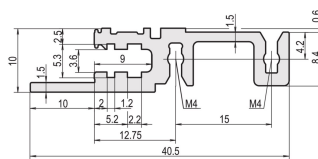

Horizontal Rail, Front, Type H-LD, Heavy, Long Lip, for IEEE Application, 20 HP

CATALOG NUMBER

34560-320

Combinations of horizontal rails and side panels

	Side panel 1	Side panel 2	Side panel 3	Side panel 4
Horizontal rail 1	-	+	+	+
Horizontal rail 2	+	+	+	+
Horizontal rail 3	+	+	-	-
Horizontal rail 4	Light 1	Dark 2	Heavy 3	Edge 4

Legend: + can be combined, - combination not recommended, * not recommended

The horizontal rail with a long lip enables the use of IEEE insertion / extraction handles.

CERTIFICATIONS

FEATURES

For plug-in units with IEEE handle

Long lip (H-LD)

Installation at top and bottom

For CPCI and VME64x systems

Aluminum extrusion, anodized finish, conductive contact surface

PRODUCT ATTRIBUTES

Rack Width: 20HP

Package Quantity: 1

Finish: Anodized

Length: 106.68mm

Material: Aluminum

Product Family: EuropacPRO; RatiopacPRO; RatiopacPRO AIR; CompacPRO; PropacPRO

Product Type: Horizontal Rail

Type: Heavy, LD

Works With: Subracks; Cases

Net Weight: 0.04kg