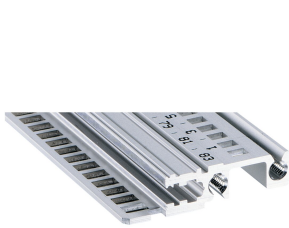

Horizontal Rail, Front, Type H-LD, Heavy, Long Lip, for IEEE Application, 20 HP

CATALOG NUMBER

34560-320

Combinations of horizontal rails and side panels

	Side panel 1	Side panel 2	Side panel 3	Side panel 4
Horizontal rail 1	-	+	+	+
Horizontal rail 2	+	+	+	+
Horizontal rail 3	+	+	-	-
Horizontal rail 4	Light 1	Dark 2	Heavy 3	Edge 4

Legend: + can be combined, - combination not recommended, * not recommended

The horizontal rail with a long lip enables the use of IEEE insertion / extraction handles.

CERTIFICATIONS

FEATURES

For plug-in units with IEEE handle

Long lip (H-LD)

Installation at top and bottom

For CPCI and VME64x systems

Aluminum extrusion, anodized finish, conductive contact surface

PRODUCT ATTRIBUTES

Rack Width: 20HP

Package Quantity: 1

Finish: Anodized

Length: 106.68mm

Material: Aluminum

Product Family: EuropacPRO; RatiopacPRO; RatiopacPRO AIR; CompacPRO; PropacPRO

Product Type: Horizontal Rail

Type: Heavy, LD

Works With: Subracks; Cases

Net Weight: 0.04kg