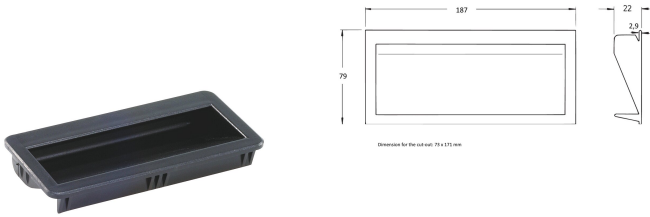

Tray Handle, Size 2

CATALOG NUMBER

60225-012

The tray handle can be clip into a cutout in the side panel of a case. 2 sizes available.

CERTIFICATIONS

FEATURES

Static load-carrying capacity 30 kg/pair

Side panel thickness min. 1,0 mm

PRODUCT ATTRIBUTES

Height: 79mm

Width: 187mm

Depth: 22mm

Package Quantity: 1

Handle Type: Tray Handle

Flammability Rating: UL® 94V-0

Color: Black

Material: Polycarbonate

Product Family: RatiopacPRO; RatiopacPRO AIR; PropacPRO; CompacPRO; Comptec

Product Type: Handle

Static Load: 30kg

Type: Static

Works With: Cases

Net Weight: 0.064kg

ADDITIONAL PRODUCT DETAILS