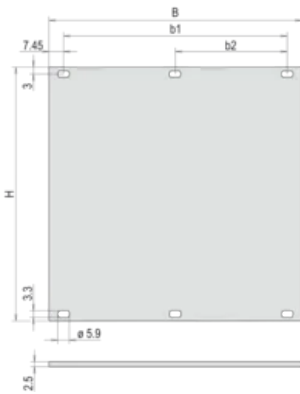

Catalog Number	Rack Height	Height (H)	Rack Width	Width (W)	Depth (D)	Package Quantity
20850-426	1U	39.5mm	84HP	426.4mm	2.5mm	1
20850-424	1U	39.5mm	42HP	213mm	2.5mm	1

Table 2/2

Catalog Number	Front Finish	Rear Finish	Treated Edges
20850-423	Anodized	Conductive	No
20850-425	Anodized	Conductive	No
20850-426	Anodized	Conductive	No
20850-424	Anodized	Conductive	No

DIAGRAMS

WARNING

nVent products shall be installed and used only as indicated in nVent's product instruction sheets and training materials. Instruction sheets are available at www.nvent.com and from your nVent customer service representative. Improper installation, misuse, misapplication or other failure to completely follow nVent's instructions and warnings may cause product malfunction, property damage, serious bodily injury and death and/or void your warranty.