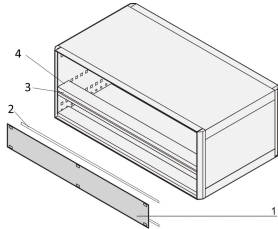

Front Panel 1 U, Horizontal Rail Mounting

The 1 U front panel enables a user to cover the 1 U section in a 4 U PropacPRO case, RatiopacPRO 5 U (1-3-1) and EuropacPRO 4 U. The panel will be assembled to the threaded inserts of the horizontal rails.

CERTIFICATIONS

FEATURES

Mounts on horizontal rails (upper, lower)

SPECIFICATIONS

- Material:** Aluminum
- Finish:** Anodized; Passivated
- Product Family:** RatiopacPRO; PropacPRO; EuropacPRO
- Accessory Type:** Front panel
- Product Type:** Front Panel

Table 1/2

Catalog Number	Rack Height	Height (H)	Rack Width	Width (W)	Depth (D)	Package Quantity
20850-423	1U	39.5mm	28HP	141.9mm	2.5mm	1
20850-425	1U	39.5mm	63HP	319.7mm	2.5mm	1

Catalog Number	Rack Height	Height (H)	Rack Width	Width (W)	Depth (D)	Package Quantity
20850-426	1U	39.5mm	84HP	426.4mm	2.5mm	1
20850-424	1U	39.5mm	42HP	213mm	2.5mm	1