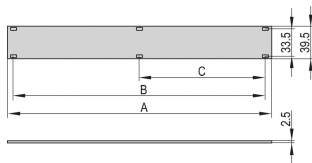

Front Panel 1 U, Horizontal Rail Mounting

The 1 U front panel enables a user to cover the 1 U section in a 4 U PropacPRO case, RatiopacPRO 5 U (1-3-1) and EuropacPRO 4 U. The panel will be assembled to the threaded inserts of the horizontal rails.

Table 1/2

Catalog Number	Rack Height	Height (H)	Rack Width	Width (W)	Depth (D)	Package Quantity
20850-423	1U	39.5mm	28HP	141.9mm	2.5mm	1
20850-425	1U	39.5mm	63HP	319.7mm	2.5mm	1

Catalog Number	Rack Height	Height (H)	Rack Width	Width (W)	Depth (D)	Package Quantity
20850-426	1U	39.5mm	84HP	426.4mm	2.5mm	1
20850-424	1U	39.5mm	42HP	213mm	2.5mm	1