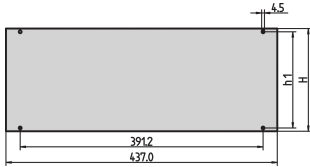

Inpac Front Panel

The front panel can be assembled on to the Inpac Case.

CERTIFICATIONS

FEATURES

Al panel, 2.5 mm

SPECIFICATIONS

- Depth:** 2.5mm
- Material:** Aluminum
- Finish:** Anodized
- Works With:** Cases
- Accessory Type:** Front panel
- Product Type:** Front Panel
- Product Family:** Inpac

Table 1/2

Catalog Number	Rack Height	Package Quantity	Front Finish	Rear Finish	Treated Edges	EMC Shielding
30828-055	2U	1	Anodized	Anodized	No	No
30828-067	6U	1	Anodized	Anodized	No	No
30828-061	4U	1	Anodized	Anodized	No	No
30828-058	3U	1	Anodized	Anodized	No	No

Table 2/2

Catalog Number	Height	Width
30828-055	76mm	437mm
30828-067	253.8mm	437mm
30828-061	165mm	437mm
30828-058	120.5mm	437mm

ADDITIONAL PRODUCT DETAILS

The assembly kit for the front panel is included with the 19" chassis.